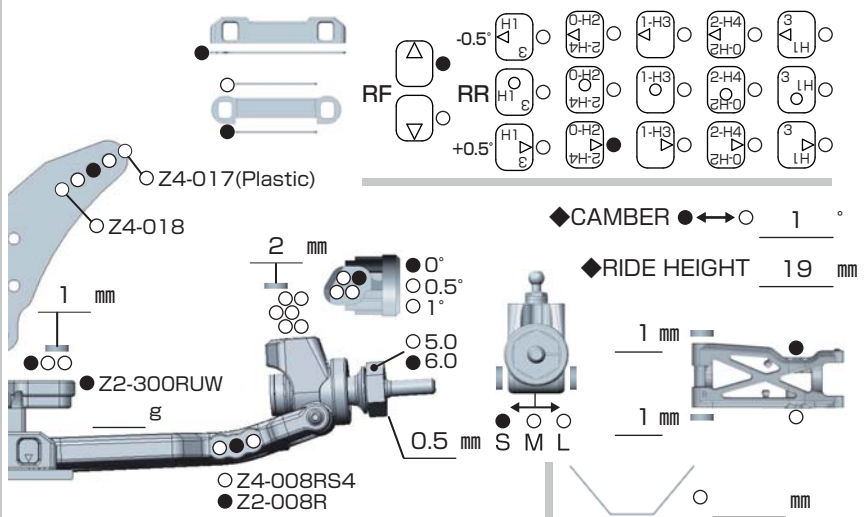

YZ2ER

SETTING SHEET Ver.01

CIRCUIT Cactus classic @ SRS Raceway

- INDOOR ○ OUTDOOR
- WET ○ DRY ○ DUSTY ○ OTHER
- LOW TRACTION ○ MED TRACTION ● HIGH TRACTION
- SMOOTH ○ BUMPY ○ BLUE GROOVE ○ ASTROTURF
- CARPET ○ WOOD

DRIVER Carson Wernimont DATE 2016 /03/13

FRONT

REAR

DRIVE

TIRE

FRONT
 TIRE ⇨ Pro-Line Prime MC 4WD
 INSERTS ⇨ Stock
 WHEELS ⇨ Pro-Line

REAR
 TIRE ⇨ Pro-Line Prime MC
 INSERTS ⇨ Pro-Line Hard
 WHEELS ⇨ Pro-Line

OTHER

COMMENT
 z2-008GF Z2-008R Z2-010R Z2-101L
 Z2-110 Z2-300SRF Z2-415SAD Z2-670VP
 Z2-TSSD Z2-TBSD Z2-S2SD Z2-S2LD
 B2-S821A B2-300FL B2-300U
 25grams behind motor.
 10grams on each side of the motor.
 10grams under bellcrank.
 Pro-Line front wing.