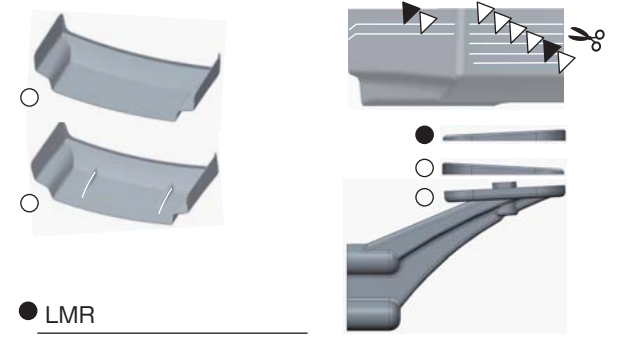

DRIVER Carson Wernimont DATE 2016 /03/13

FRONT

REAR

DRIVE

TIRE

FRONT
 TIRE ⇨ Pro-Line Prime MC 4WD
 INSERTS ⇨ Stock
 WHEELS ⇨ Pro-Line

REAR
 TIRE ⇨ Pro-Line Prime MC
 INSERTS ⇨ Pro-Line Hard
 WHEELS ⇨ Pro-Line

OTHER

COMMENT
 z2-008GF Z2-008R Z2-010R Z2-101L
 Z2-110 Z2-300SRF Z2-415SAD Z2-670VP
 Z2-TSSD Z2-TBSD Z2-S2SD Z2-S2LD
 B2-S821A B2-300FL B2-300U
 25grams behind motor.
 10grams on each side of the motor.
 10grams under bellcrank.
 Pro-Line front wing.