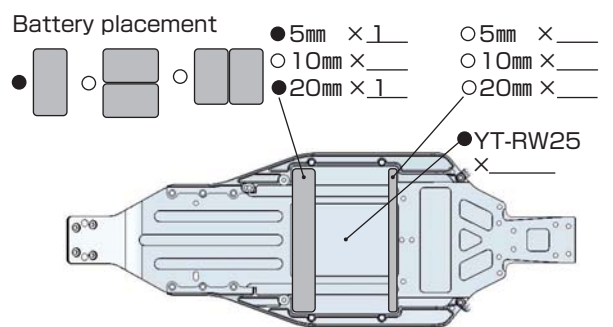

DRIVE

TIRE

FRONT
TIRE ⇨ Pro-Line Prime MC 4WD
INSERTS ⇨ Stock
WHEELS ⇨ Pro-Line

REAR
TIRE ⇨ Pro-Line Prime MC
INSERTS ⇨ Pro-Line Hard
WHEELS ⇨ Pro-Line