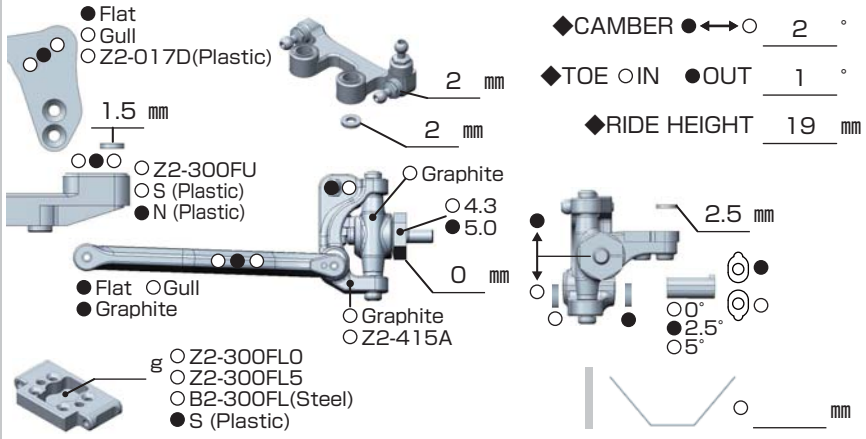

YZ2ER

SETTING SHEET Ver.01

CIRCUIT Cactus classic @ SRS Raceway

- INDOOR ○ OUTDOOR
- WET ○ DRY ○ DUSTY ○ OTHER
- LOW TRACTION ○ MED TRACTION ● HIGH TRACTION
- SMOOTH ○ BUMPY ○ BLUE GROOVE ○ ASTROTURF
- CARPET ○ WOOD

DRIVER Carson Wernimont DATE 2016 /03/13

FRONT

REAR

DRIVE

TIRE

FRONT
 TIRE ⇨ Pro-Line Prime MC 4WD
 INSERTS ⇨ Stock
 WHEELS ⇨ Pro-Line

REAR
 TIRE ⇨ Pro-Line Prime MC
 INSERTS ⇨ Pro-Line Hard
 WHEELS ⇨ Pro-Line

OTHER

COMMENT
 z2-008GF Z2-008R Z2-010R Z2-101L
 Z2-110 Z2-300SRF Z2-415SAD Z2-670VP
 Z2-TSSD Z2-TBSD Z2-S2SD Z2-S2LD
 B2-S821A B2-300FL B2-300U
 25grams behind motor.
 10grams on each side of the motor.
 10grams under bellcrank.
 Pro-Line front wing.