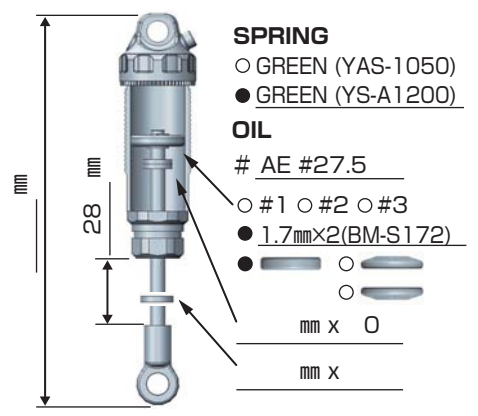

DRIVER Carson Wernimont DATE 2016 /03/13

FRONT

REAR

DRIVE

TIRE

FRONT
 TIRE ⇨ Pro-Line Prime MC 4WD
 INSERTS ⇨ Stock
 WHEELS ⇨ Pro-Line

REAR
 TIRE ⇨ Pro-Line Prime MC
 INSERTS ⇨ Pro-Line Hard
 WHEELS ⇨ Pro-Line

OTHER

COMMENT
 z2-008GF Z2-008R Z2-010R Z2-101L
 Z2-110 Z2-300SRF Z2-415SAD Z2-670VP
 Z2-TSSD Z2-TBSD Z2-S2SD Z2-S2LD
 B2-S821A B2-300FL B2-300U
 25grams behind motor.
 10grams on each side of the motor.
 10grams under bellcrank.
 Pro-Line front wing.