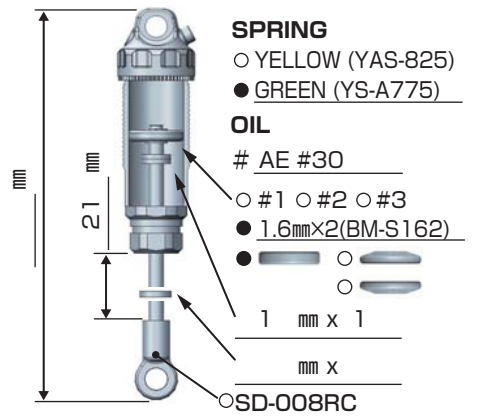

DRIVER Carson Wernimont DATE 2016 /03/13

FRONT

REAR

DRIVE

TIRE

FRONT
 TIRE ⇨ Pro-Line Prime MC 4WD
 INSERTS ⇨ Stock
 WHEELS ⇨ Pro-Line

REAR
 TIRE ⇨ Pro-Line Prime MC
 INSERTS ⇨ Pro-Line Hard
 WHEELS ⇨ Pro-Line

OTHER

COMMENT
 z2-008GF Z2-008R Z2-010R Z2-101L
 Z2-110 Z2-300SRF Z2-415SAD Z2-670VP
 Z2-TSSD Z2-TBSD Z2-S2SD Z2-S2LD
 B2-S821A B2-300FL B2-300U
 25grams behind motor.
 10grams on each side of the motor.
 10grams under bellcrank.
 Pro-Line front wing.