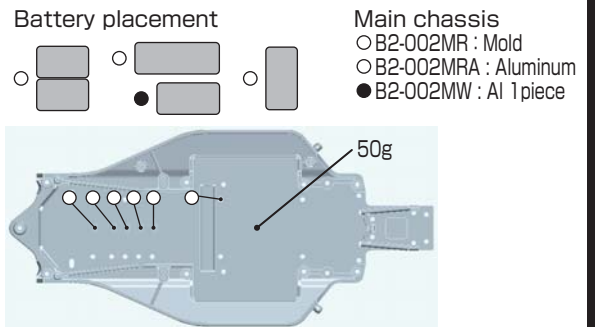

DRIVER 松倉直人

DATE 2014/05/05

FRONT

REAR

DRIVE

TIRE

FRONT

TIRE ⇨ YAU-6770 カットスタグガー・ロープロ

INSERTS ⇨ YAU-6738

WHEELS ⇨ B2-821HY

REAR

TIRE ⇨ YAU-6608 ミニピン

INSERTS ⇨ YAU-6734

WHEELS ⇨ B4-827

OTHER

COMMENT