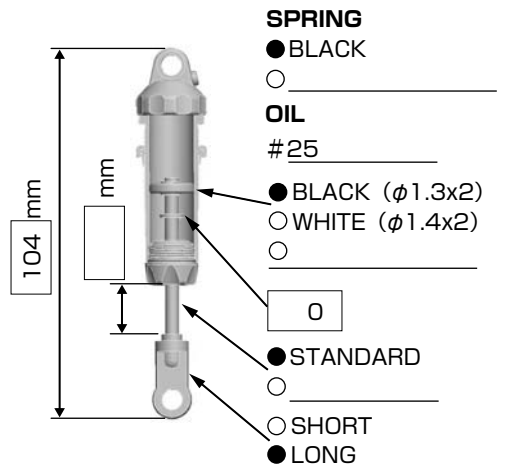

08 /03/02

FRONT

◆ TOE-IN (+) / OUT(-) -1 °

REAR

DRIVE

- MOTOR ⇨ YOKOMO WORLD MAX 10T
 BRUSHES ⇨ YM-MSB
 BATTERY ⇨ YOKOMO X46001B
 ESC GM SX12W VFS-1 Comp
 FUTABA MC850C

TIRE

FRONT

- TIRE ⇨ Panther T-725C
 INSERTS ⇨ _____
 WHEELS ⇨ B44 FRONT

REAR

- TIRE ⇨ Panther T-755C
 INSERTS ⇨ _____
 WHEELS ⇨ JCONCEPTS

OTHER

COMMENT

- ・リヤスタビ φ1.2
 ・ウエイト追加:サーボとアンプの間に20g