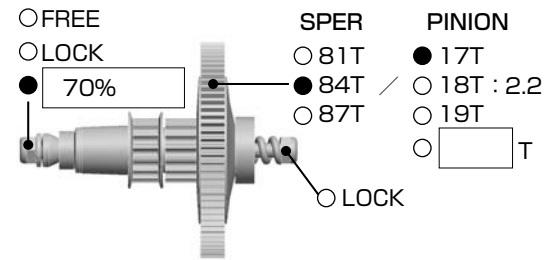

08 /03/02

FRONT

◆ TOE-IN (+) / OUT(-) -1 °

REAR

DRIVE

- MOTOR ⇨ YOKOMO WORLD MAX 10T
 BRUSHES ⇨ YM-MSB
 BATTERY ⇨ YOKOMO X46001B
 ESC GM SX12W VFS-1 Comp
 FUTABA MC850C

TIRE

FRONT