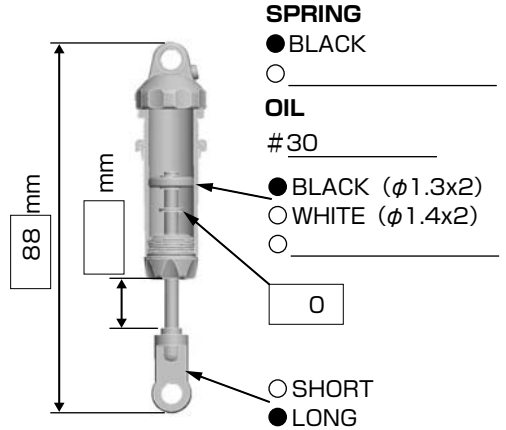

MR-4 BX W

SETTING SHEET Ver.01

CIRCUIT

YATABE ARENA

- INDOOR OUTDOOR
 WET DRY DUSTY OTHER
 LOW TRACTION MED TRACTION HIGH TRACTION
 SMOOTH BUMPY SANDY GRASS BLUE GROOVE

DRIVER

SHINYA

DATE

08 /03/02

FRONT

◆ TOE-IN (+) / OUT(-) -1 °

REAR

DRIVE

- MOTOR ⇨ YOKOMO WORLD MAX 10T
 BRUSHES ⇨ YM-MSB
 BATTERY ⇨ YOKOMO X46001B
 ESC GM SX12W VFS-1 Comp
 FUTABA MC850C

TIRE

FRONT

- TIRE ⇨ Panther T-725C
 INSERTS ⇨ _____
 WHEELS ⇨ B44 FRONT

REAR

- TIRE ⇨ Panther T-755C
 INSERTS ⇨ _____
 WHEELS ⇨ JCONCEPTS

OTHER

COMMENT

- ・リヤスタビ φ1.2
 ・ウエイト追加:サーボとアンプの間に20g