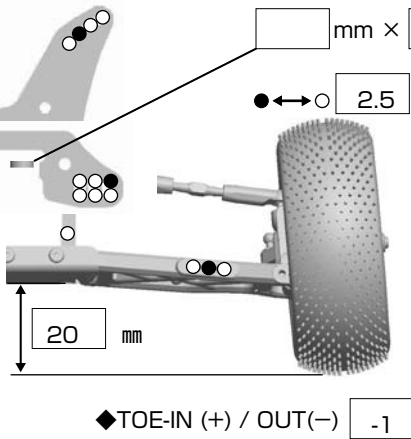

MR-4 BX W

SETTING SHEET Ver.01

CIRCUIT

YATABE ARENA

- INDOOR OUTDOOR
 WET DRY DUSTY OTHER
 LOW TRACTION MED TRACTION HIGH TRACTION
 SMOOTH BUMPY SANDY GRASS BLUE GROOVE

DRIVER

SHINYA

DATE

08 /03/02

FRONT

◆ TOE-IN (+) / OUT(-) -1 °

REAR

DRIVE

- MOTOR ⇨ YOKOMO WORLD MAX 10T
 BRUSHES ⇨ YM-MSB
 BATTERY ⇨ YOKOMO X46001B
 ESC GM SX12W VFS-1 Comp
 FUTABA MC850C

TIRE

FRONT

- TIRE ⇨ Panther T-725C
 INSERTS ⇨ _____
 WHEELS ⇨ B44 FRONT

REAR

- TIRE ⇨ Panther T-755C
 INSERTS ⇨ _____
 WHEELS ⇨ JCONCEPTS

OTHER

COMMENT

- ・リヤスタビ φ1.2
 ・ウエイト追加:サーボとアンプの間に20g