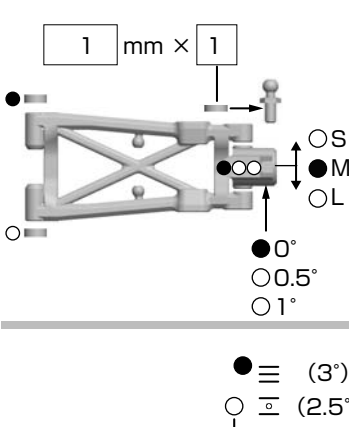

08 /03/02

FRONT

◆ TOE-IN (+) / OUT(-) -1 °

REAR

DRIVE

- MOTOR ⇨ YOKOMO WORLD MAX 10T
 BRUSHES ⇨ YM-MSB
 BATTERY ⇨ YOKOMO X46001B
 ESC GM SX12W VFS-1 Comp
 FUTABA MC850C

TIRE

FRONT

- TIRE ⇨ Panther T-725C
 INSERTS ⇨ _____
 WHEELS ⇨ B44 FRONT

REAR

- TIRE ⇨ Panther T-755C
 INSERTS ⇨ _____
 WHEELS ⇨ JCONCEPTS

OTHER

COMMENT

- ・リヤスタビ φ1.2
 ・ウエイト追加:サーボとアンプの間に20g