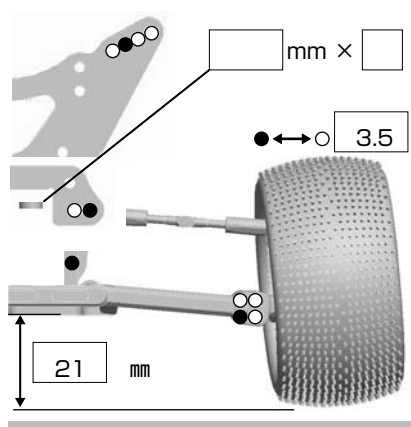

08 /03/02

FRONT

◆ TOE-IN (+) / OUT(-) -1 °

REAR

DRIVE

- MOTOR ⇨ YOKOMO WORLD MAX 10T
 BRUSHES ⇨ YM-MSB
 BATTERY ⇨ YOKOMO X46001B
 ESC GM SX12W VFS-1 Comp
 FUTABA MC850C

TIRE

FRONT

- TIRE ⇨ Panther T-725C
 INSERTS ⇨ _____
 WHEELS ⇨ B44 FRONT

REAR

- TIRE ⇨ Panther T-755C
 INSERTS ⇨ _____
 WHEELS ⇨ JCONCEPTS

OTHER

COMMENT

- ・リヤスタビ φ1.2
 ・ウエイト追加:サーボとアンプの間に20g