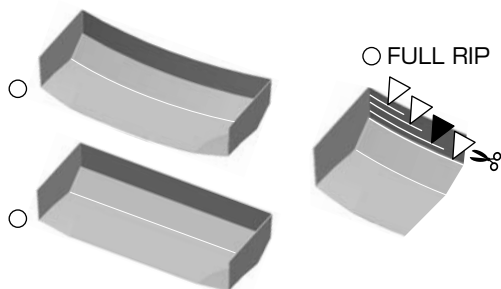

1. MOTOR ⇨ YOKOMO WORLD MAX 10T
   BRUSHES ⇨ YM-MSB
   BATTERY ⇨ YOKOMO X46001B
   ESC ☐ GM SX12W ☐ VFS-1 Comp
   ☒ FUTABA MC850C

TIRE

FRONT

1. TIRE ⇨ Panther T-725C
   INSERTS ⇨ _____
   WHEELS ⇨ B44 FRONT

REAR

1. TIRE ⇨ Panther T-755C
   INSERTS ⇨ _____
   WHEELS ⇨ JCONCEPTS

OTHER