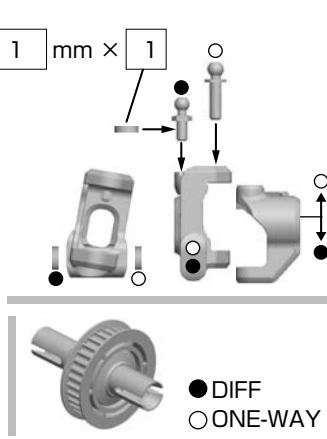

MR-4 BX W

SETTING SHEET Ver.01

CIRCUIT

YATABE ARENA

- INDOOR OUTDOOR
 WET DRY DUSTY OTHER
 LOW TRACTION MED TRACTION HIGH TRACTION
 SMOOTH BUMPY SANDY GRASS BLUE GROOVE

DRIVER

SHINYA

DATE

08 /03/02

FRONT

◆ TOE-IN (+) / OUT(-) -1 °

REAR

DRIVE

- MOTOR ⇨ YOKOMO WORLD MAX 10T
 BRUSHES ⇨ YM-MSB
 BATTERY ⇨ YOKOMO X46001B
 ESC GM SX12W VFS-1 Comp
 FUTABA MC850C

TIRE

FRONT

- TIRE ⇨ Panther T-725C
 INSERTS ⇨ _____
 WHEELS ⇨ B44 FRONT

REAR

- TIRE ⇨ Panther T-755C
 INSERTS ⇨ _____
 WHEELS ⇨ JCONCEPTS

OTHER

COMMENT

- ・リヤスタビ φ1.2
 ・ウエイト追加:サーボとアンプの間に20g