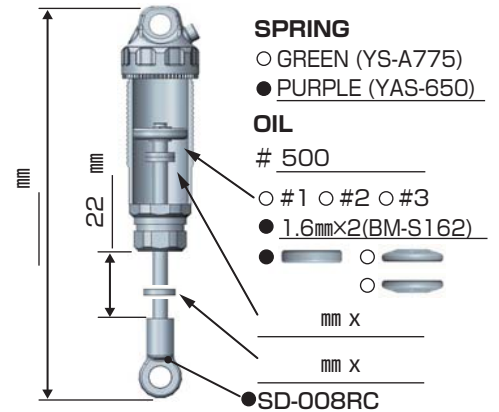

YZ-4

SETTING SHEET Ver.01

CIRCUIT

EOS Rd3

- INDOOR ○ OUTDOOR
- WET ○ DRY ○ DUSTY ○ OTHER
- LOW TRACTION ○ MED TRACTION ● HIGH TRACTION
- SMOOTH ○ BUMPY ○ BLUE GROOVE ○ ASTROTURF
- CARPET ○ WOOD ○ CLAY

DRIVER

Lee Martin

DATE

2016/01/31

FRONT

REAR

DRIVE

Battery placement

TIRE

FRONT	REAR
TIRE → Wide Stgger	TIRE → Mini Pin
INSERTS → Schumacher medium	INSERTS → Schumacher medium
WHEELS → Schumacher	WHEELS → Schumacher

OTHER

COMMENT

Option parts

Z4-010FL	Z4-008F1	Z4-008RL5	Z4-101LW
Z4-203A	Z4-TBS	Z4-TSS	Z4-412
Z4-413125	Z2-415ROO	Z4-644H	Z2-670VP
Z2-300RF	B4-300B	Z4-300SRR	Z4-300RFS
Z4-300RRS	Z4-304C	Z4-304LC	Z4-309C
Z2-S2SD	Z2-S2LD	YS-8BH	