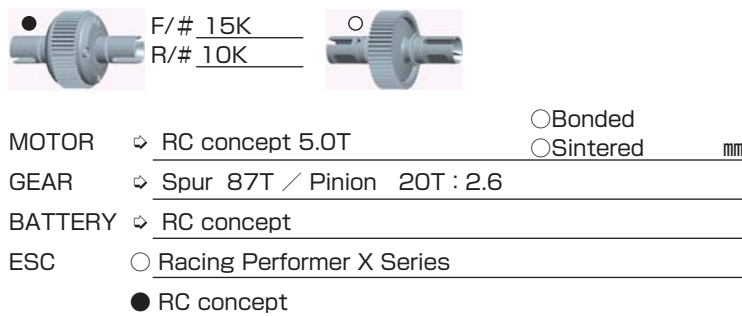

YZ-4

SETTING SHEET Ver.01

CIRCUIT

EOS Rd3

- INDOOR ○ OUTDOOR
- WET ○ DRY ○ DUSTY ○ OTHER
- LOW TRACTION ○ MED TRACTION ● HIGH TRACTION
- SMOOTH ○ BUMPY ○ BLUE GROOVE ○ ASTROTURF
- CARPET ○ WOOD ○ CLAY

DRIVER

Lee Martin

DATE

2016/01/31

FRONT

REAR

DRIVE

Battery placement

TIRE

FRONT	REAR
TIRE → Wide Stgger	TIRE → Mini Pin
INSERTS → Schumacher medium	INSERTS → Schumacher medium
WHEELS → Schumacher	WHEELS → Schumacher

OTHER

COMMENT

Option parts

Z4-010FL	Z4-008F1	Z4-008RL5	Z4-101LW
Z4-203A	Z4-TBS	Z4-TSS	Z4-412
Z4-413125	Z2-415ROO	Z4-644H	Z2-670VP
Z2-300RF	B4-300B	Z4-300SRR	Z4-300RFS
Z4-300RRS	Z4-304C	Z4-304LC	Z4-309C
Z2-S2SD	Z2-S2LD	YS-8BH	

LMR Top deck