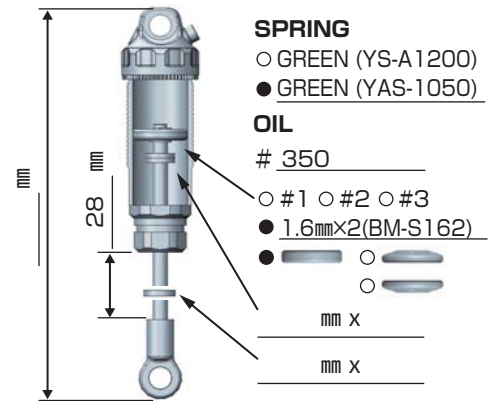

Lee Martin

DATE

2016/01/31

FRONT

REAR

DRIVE

Battery placement

TIRE

FRONT	REAR
TIRE → Wide Stgger	TIRE → Mini Pin
INSERTS → Schumacher medium	INSERTS → Schumacher medium
WHEELS → Schumacher	WHEELS → Schumacher

OTHER

COMMENT

Option parts

Z4-010FL	Z4-008F1	Z4-008RL5	Z4-101LW
Z4-203A	Z4-TBS	Z4-TSS	Z4-412
Z4-413125	Z2-415ROO	Z4-644H	Z2-670VP
Z2-300RF	B4-300B	Z4-300SRR	Z4-300RFS
Z4-300RRS	Z4-304C	Z4-304LC	Z4-309C
Z2-S2SD	Z2-S2LD	YS-8BH	