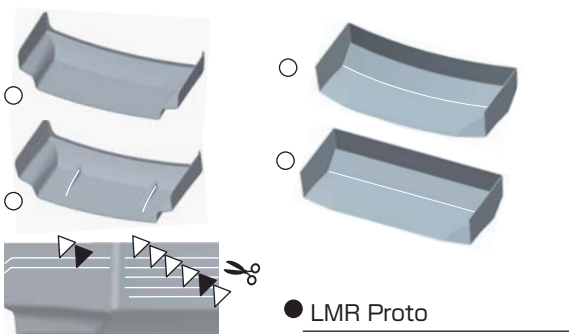

Lee Martin

DATE

2016/01/31

FRONT

REAR

DRIVE

Battery placement

TIRE

FRONT	REAR
TIRE → Wide Stgger	TIRE → Mini Pin
INSERTS → Schumacher medium	INSERTS → Schumacher medium
WHEELS → Schumacher	WHEELS → Schumacher

OTHER

COMMENT

Option parts

Z4-010FL	Z4-008F1	Z4-008RL5	Z4-101LW
Z4-203A	Z4-TBS	Z4-TSS	Z4-412
Z4-413125	Z2-415ROO	Z4-644H	Z2-670VP
Z2-300RF	B4-300B	Z4-300SRR	Z4-300RFS
Z4-300RRS	Z4-304C	Z4-304LC	Z4-309C
Z2-S2SD	Z2-S2LD	YS-8BH	