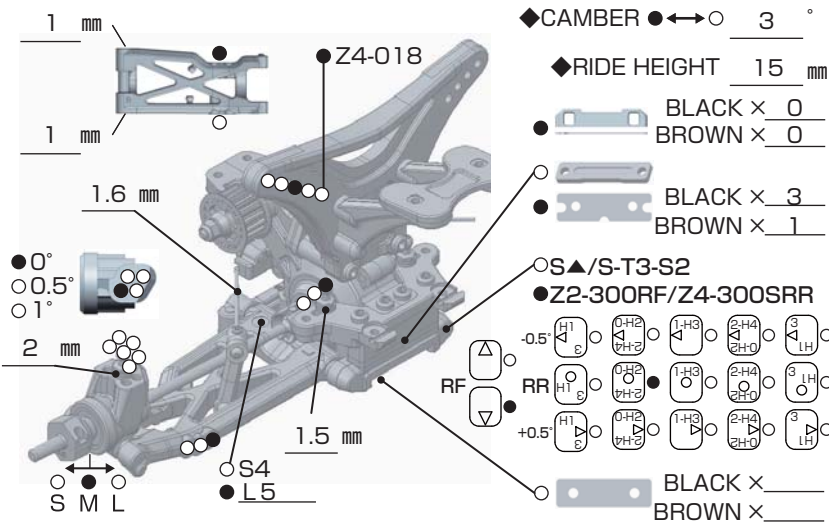

Lee Martin

DATE

2016/01/31

FRONT

REAR

DRIVE

Battery placement

TIRE

FRONT	REAR
TIRE → Wide Stgger	TIRE → Mini Pin
INSERTS → Schumacher medium	INSERTS → Schumacher medium
WHEELS → Schumacher	WHEELS → Schumacher

OTHER

COMMENT

Option parts

Z4-010FL	Z4-008F1	Z4-008RL5	Z4-101LW
Z4-203A	Z4-TBS	Z4-TSS	Z4-412
Z4-413125	Z2-415ROO	Z4-644H	Z2-670VP
Z2-300RF	B4-300B	Z4-300SRR	Z4-300RFS
Z4-300RRS	Z4-304C	Z4-304LC	Z4-309C
Z2-S2SD	Z2-S2LD	YS-8BH	