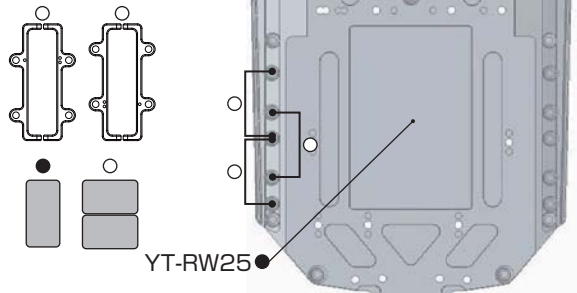

Lee Martin

DATE

2016/01/31

FRONT

REAR

DRIVE

Battery placement

TIRE

FRONT	REAR
TIRE → Wide Stgger	TIRE → Mini Pin
INSERTS → Schumacher medium	INSERTS → Schumacher medium
WHEELS → Schumacher	WHEELS → Schumacher

OTHER

COMMENT

Option parts

Z4-010FL	Z4-008F1	Z4-008RL5	Z4-101LW
Z4-203A	Z4-TBS	Z4-TSS	Z4-412
Z4-413125	Z2-415ROO	Z4-644H	Z2-670VP
Z2-300RF	B4-300B	Z4-300SRR	Z4-300RFS
Z4-300RRS	Z4-304C	Z4-304LC	Z4-309C
Z2-S2SD	Z2-S2LD	YS-8BH	