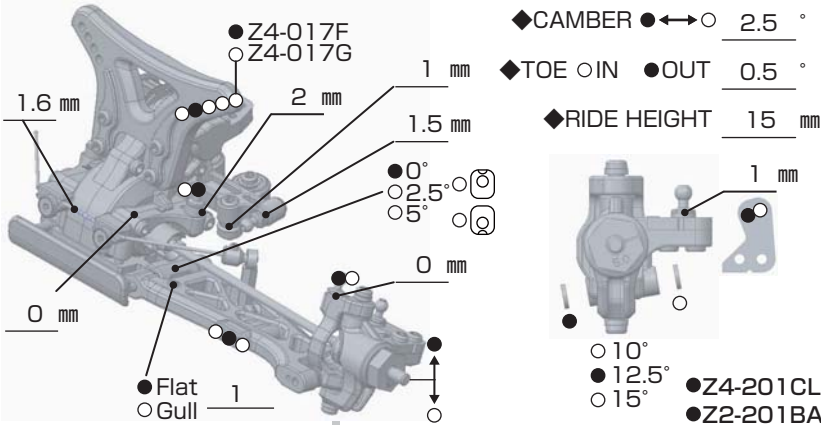

YZ-4

SETTING SHEET Ver.01

CIRCUIT

EOS Rd3

- INDOOR ○ OUTDOOR
- WET ○ DRY ○ DUSTY ○ OTHER
- LOW TRACTION ○ MED TRACTION ● HIGH TRACTION
- SMOOTH ○ BUMPY ○ BLUE GROOVE ○ ASTROTURF
- CARPET ○ WOOD ○ CLAY

DRIVER

Lee Martin

DATE

2016/01/31

FRONT

REAR

DRIVE

Battery placement

TIRE

FRONT	REAR
TIRE → Wide Stgger	TIRE → Mini Pin
INSERTS → Schumacher medium	INSERTS → Schumacher medium
WHEELS → Schumacher	WHEELS → Schumacher

OTHER

COMMENT

Option parts

Z4-010FL	Z4-008F1	Z4-008RL5	Z4-101LW
Z4-203A	Z4-TBS	Z4-TSS	Z4-412
Z4-413125	Z2-415ROO	Z4-644H	Z2-670VP
Z2-300RF	B4-300B	Z4-300SRR	Z4-300RFS
Z4-300RRS	Z4-304C	Z4-304LC	Z4-309C
Z2-S2SD	Z2-S2LD	YS-8BH	