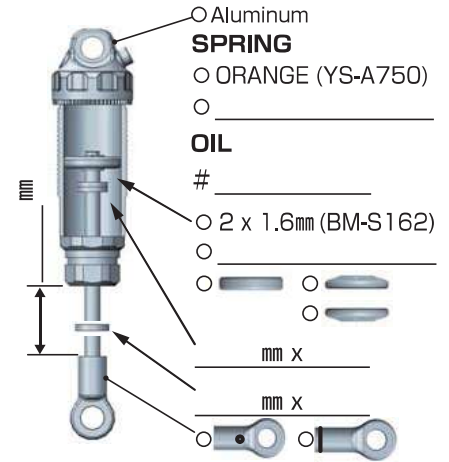

YZ-4 SF

SETTING SHEET Ver.01

CIRCUIT

INDOOR OUTDOOR
DIRT ASTROTURF CARPET GRASS WOOD
WET DRY DUSTY SMOOTH BUMPY
HARD PACKED CLAY BLUE GROOVE _____
LOW TRACTION MED TRACTION HIGH TRACTION

DRIVER

DATE

FRONT

REAR

DRIVE

TIRE

FRONT

TIRE \Rightarrow _____
 INSERTS \Rightarrow _____
 WHEELS \Rightarrow _____

REAR

TIRE \Rightarrow _____
 INSERTS \Rightarrow _____
 WHEELS \Rightarrow _____

OTHER

COMMENT