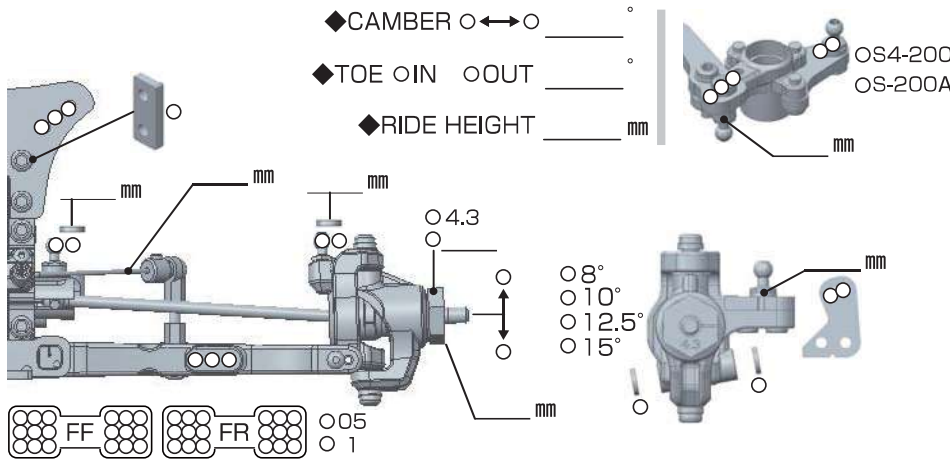

YZ-4 SF

SETTING SHEET Ver.01

CIRCUIT

INDOOR OUTDOOR
DIRT ASTROTURF CARPET GRASS WOOD
WET DRY DUSTY SMOOTH BUMPY
HARD PACKED CLAY BLUE GROOVE _____
LOW TRACTION MED TRACTION HIGH TRACTION

DRIVER

DATE

FRONT

REAR