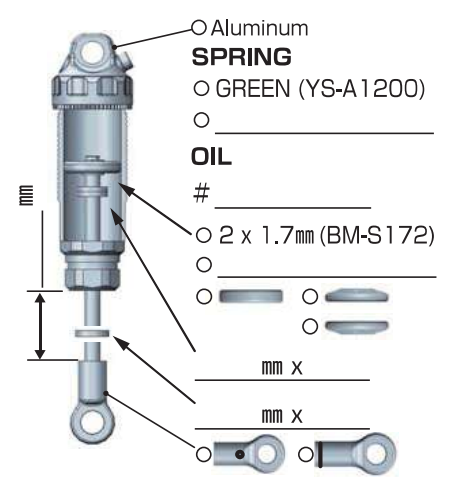

YZ-4 SF

SETTING SHEET Ver.01

CIRCUIT

INDOOR OUTDOOR
DIRT ASTROTURF CARPET GRASS WOOD
WET DRY DUSTY SMOOTH BUMPY
HARD PACKED CLAY BLUE GROOVE _____
LOW TRACTION MED TRACTION HIGH TRACTION

DRIVER

DATE

FRONT

REAR

DRIVE

TIRE

FRONT

TIRE \Rightarrow _____
 INSERTS \Rightarrow _____
 WHEELS \Rightarrow _____

REAR

TIRE \Rightarrow _____
 INSERTS \Rightarrow _____
 WHEELS \Rightarrow _____

OTHER

COMMENT