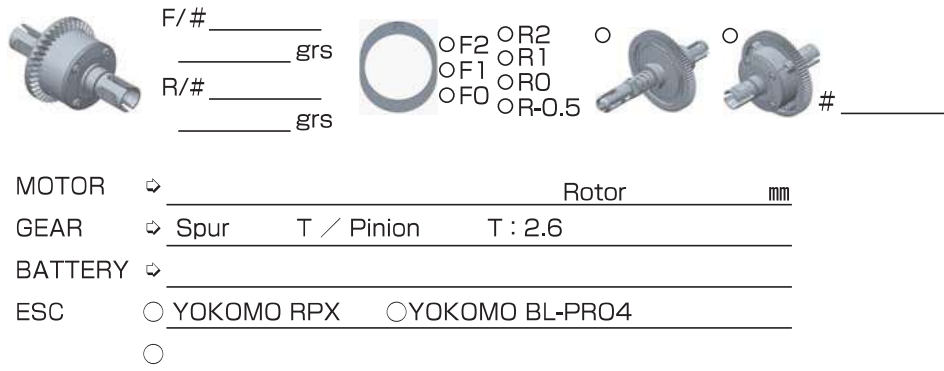

YZ-4 SF

SETTING SHEET Ver.01

CIRCUIT

☐INDOOR ☐OUTDOOR
☐DIRT ☐ASTROTURF ☐CARPET ☐GRASS ☐WOOD
☐WET ☐DRY ☐DUSTY ☐SMOOTH ☐BUMPY
☐HARD PACKED ☐CLAY ☐BLUE GROOVE ☐_____
☐LOW TRACTION ☐MED TRACTION ☐HIGH TRACTION

DRIVER

DATE

FRONT

REAR

DRIVE

TIRE

FRONT

TIRE $\Rightarrow$ _____
INSERTS $\Rightarrow$ _____
WHEELS $\Rightarrow$ _____

REAR

TIRE $\Rightarrow$ _____
INSERTS $\Rightarrow$ _____
WHEELS $\Rightarrow$ _____

OTHER

COMMENT