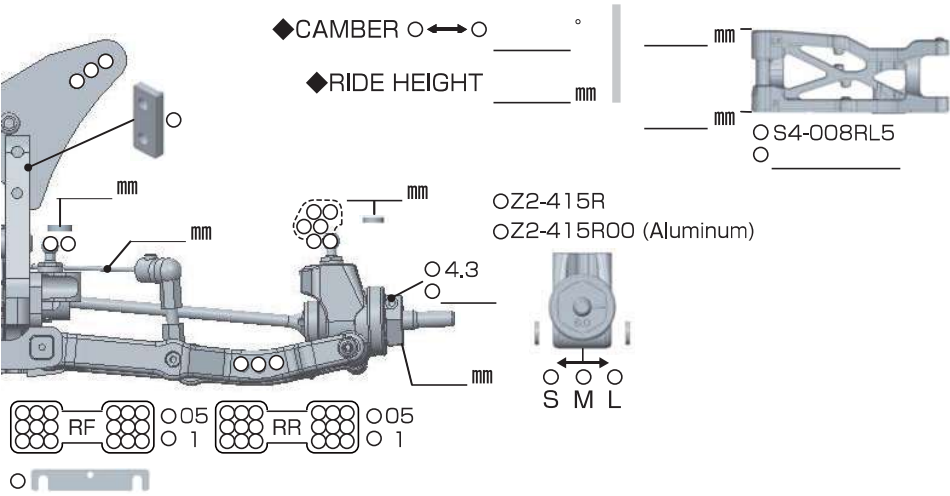

YZ-4 SF

SETTING SHEET Ver.01

CIRCUIT

INDOOR OUTDOOR
DIRT ASTROTURF CARPET GRASS WOOD
WET DRY DUSTY SMOOTH BUMPY
HARD PACKED CLAY BLUE GROOVE _____
LOW TRACTION MED TRACTION HIGH TRACTION

DRIVER

DATE

FRONT

REAR