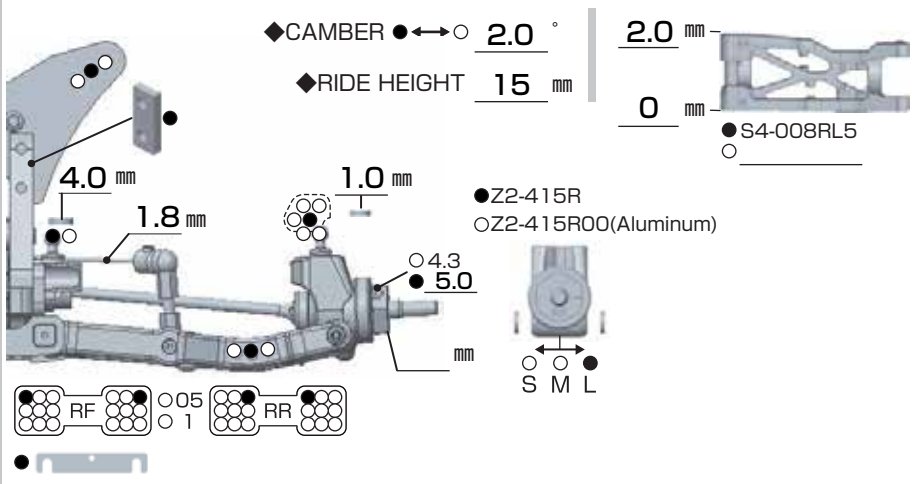

YZ44SF

SETTING SHEET Ver.01

CIRCUIT YATABE ARENA

INDOOR OUTDOOR
 DIRT ASTROTURF CARPET GLASS WOOD
 WET DRY DUSTY SMOOTH BUMPY
 HARD PACKED CLAY BIUE GROOVE _____
 LOW TRACTION MED TRACTION HIGH TRACTION

DRIVER Masami Hirose DATE 26.Dec.2017

FRONT

REAR

DRIVE

TIRE

FRONT	REAR
TIRE ⇨ <u>Schumacher Cactus</u>	TIRE ⇨ <u>Schumacher Cactus</u>
INSERTS ⇨ <u>Schumacher</u>	INSERTS ⇨ <u>Schumacher</u>
WHEELS ⇨ <u>Schumacher</u>	WHEELS ⇨ <u>Schumacher</u>