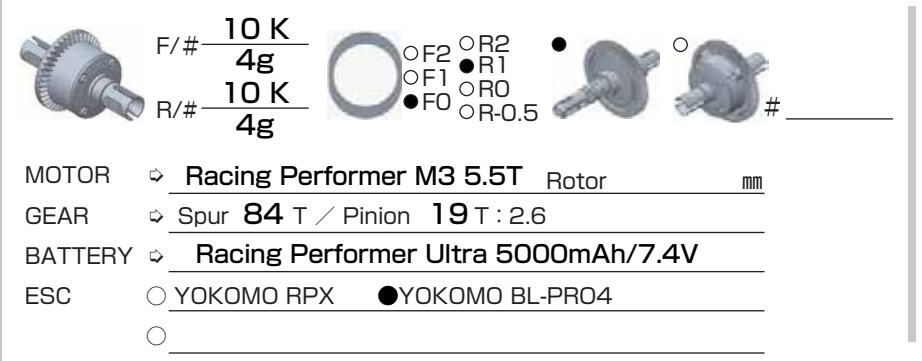

YZ44SF

SETTING SHEET Ver.01

CIRCUIT YATABE ARENA

☒ INDOOR ☐ OUTDOOR
☐ DIRT ☐ ASTROTURF ☒ CARPET ☐ GLASS ☐ WOOD
☐ WET ☐ DRY ☐ DUSTY ☐ SMOOTH ☐ BUMPY
☐ HARD PACKED ☐ CLAY ☐ BIUE GROOVE ☐ _____
☐ LOW TRACTION ☐ MED TRACTION ☒ HIGH TRACTION

DRIVER Masami Hirose DATE 26.Dec.2017

FRONT

REAR

DRIVE

TIRE

FRONT	REAR
TIRE ⇨ <u>Schumacher Cactus</u>	TIRE ⇨ <u>Schumacher Cactus</u>
INSERTS ⇨ <u>Schumacher</u>	INSERTS ⇨ <u>Schumacher</u>
WHEELS ⇨ <u>Schumacher</u>	WHEELS ⇨ <u>Schumacher</u>

OTHER

COMMENT use Light weight body