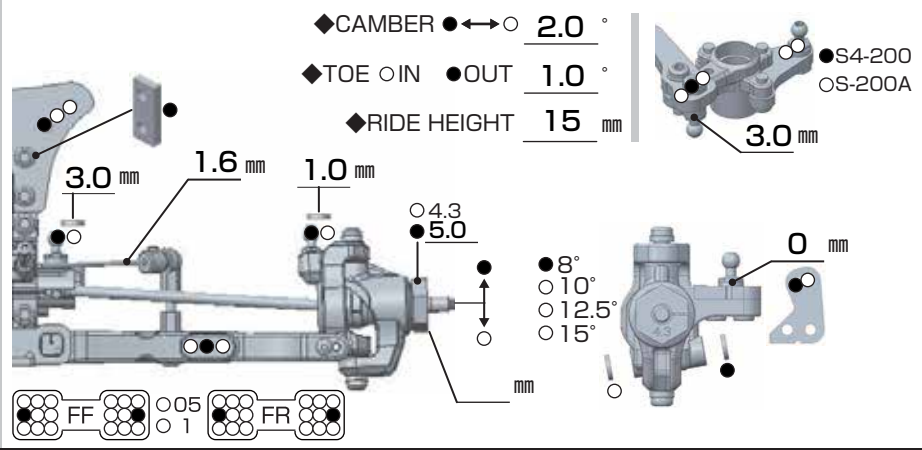

YZ44SF

SETTING SHEET Ver.01

CIRCUIT YATABE ARENA

INDOOR OUTDOOR
 DIRT ASTROTURF CARPET GLASS WOOD
 WET DRY DUSTY SMOOTH BUMPY
 HARD PACKED CLAY BIUE GROOVE _____
 LOW TRACTION MED TRACTION HIGH TRACTION

DRIVER Masami Hirose DATE 26.Dec.2017

FRONT

REAR

DRIVE

TIRE

FRONT	REAR
TIRE ⇨ <u>Schumacher Cactus</u>	TIRE ⇨ <u>Schumacher Cactus</u>
INSERTS ⇨ <u>Schumacher</u>	INSERTS ⇨ <u>Schumacher</u>
WHEELS ⇨ <u>Schumacher</u>	WHEELS ⇨ <u>Schumacher</u>