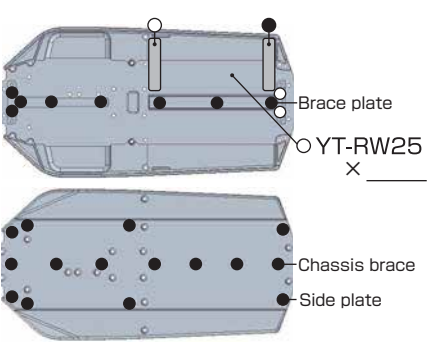

YZ44SF

SETTING SHEET Ver.01

CIRCUIT YATABE ARENA

INDOOR OUTDOOR
 DIRT ASTROTURF CARPET GLASS WOOD
 WET DRY DUSTY SMOOTH BUMPY
 HARD PACKED CLAY BIUE GROOVE _____
 LOW TRACTION MED TRACTION HIGH TRACTION

DRIVER Masami Hirose DATE 26.Dec.2017

FRONT

REAR

DRIVE

TIRE

FRONT	REAR
TIRE ⇨ <u>Schumacher Cactus</u>	TIRE ⇨ <u>Schumacher Cactus</u>
INSERTS ⇨ <u>Schumacher</u>	INSERTS ⇨ <u>Schumacher</u>
WHEELS ⇨ <u>Schumacher</u>	WHEELS ⇨ <u>Schumacher</u>