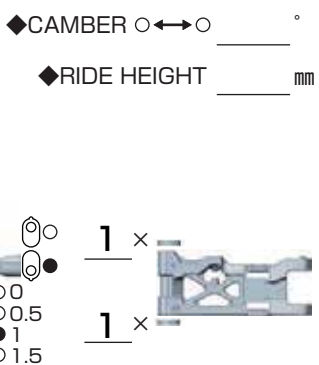

YZ4 SF2 SETTING SHEET Ver.01

CIRCUIT

Bamboo circuit

1. ☐ INDOOR ☒ OUTDOOR
   ☒ DIRT ☐ ASTROTURF ☐ CARPET ☐ GLASS ☐ WOOD
   ☐ WET ☐ DRY ☐ DUSTY ☐ SMOOTH ☐ BUMPY
   ☐ HARD PACKED ☐ CLAY ☐ BIUE GROOVE ☒ Semi wet
   ☐ LOW TRACTION ☒ MED TRACTION ☐ HIGH TRACTION

DRIVER **Nana Kaiho**

DATE **4.Oct.2020**

FRONT

REAR

DRIVE

TIRE

FRONT	REAR
TIRE ⇨ <u>PROLINE Hole shot M3</u>	TIRE ⇨ <u>PROLINE Hole shot M3</u>
INSERTS ⇨ <u>Standard</u>	INSERTS ⇨ <u>PROLINE Mold inner</u>
WHEELS ⇨ <u>YOKOMO</u>	WHEELS ⇨ <u>YOKOMO</u>

OTHER

COMMENT

Body:J Concept S2