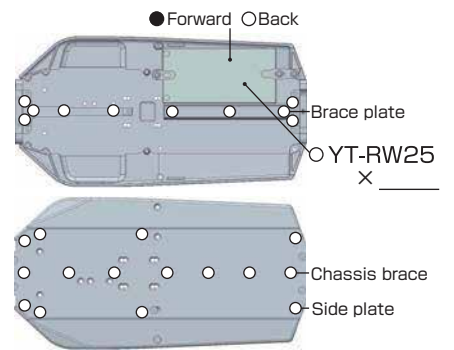

YZ4 SF2 SETTING SHEET Ver.01

CIRCUIT

Bamboo circuit

- INDOOR OUTDOOR
 DIRT ASTROTURF CARPET GLASS WOOD
 WET DRY DUSTY SMOOTH BUMPY
 HARD PACKED CLAY BIUE GROOVE Semi wet
 LOW TRACTION MED TRACTION HIGH TRACTION

DRIVER **Nana Kaiho**

DATE **4.Oct.2020**

FRONT

REAR

DRIVE

TIRE

FRONT	REAR
TIRE ⇨ <u>PROLINE Hole shot M3</u>	TIRE ⇨ <u>PROLINE Hole shot M3</u>
INSERTS ⇨ <u>Standard</u>	INSERTS ⇨ <u>PROLINE Mold inner</u>
WHEELS ⇨ <u>YOKOMO</u>	WHEELS ⇨ <u>YOKOMO</u>

OTHER

COMMENT

Body:J Concept S2