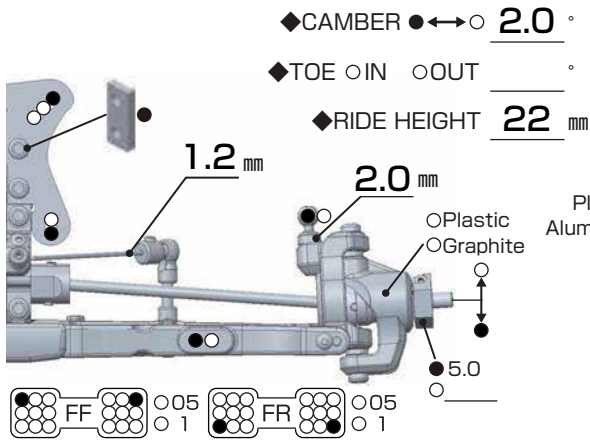

YZ4 SF2 SETTING SHEET Ver.01

CIRCUIT

Bamboo circuit

- INDOOR OUTDOOR
 DIRT ASTROTURF CARPET GLASS WOOD
 WET DRY DUSTY SMOOTH BUMPY
 HARD PACKED CLAY BIUE GROOVE Semi wet
 LOW TRACTION MED TRACTION HIGH TRACTION

DRIVER **Nana Kaiho**

DATE **4.Oct.2020**

FRONT

REAR

DRIVE

TIRE

FRONT	REAR
TIRE ⇨ <u>PROLINE Hole shot M3</u>	TIRE ⇨ <u>PROLINE Hole shot M3</u>
INSERTS ⇨ <u>Standard</u>	INSERTS ⇨ <u>PROLINE Mold inner</u>
WHEELS ⇨ <u>YOKOMO</u>	WHEELS ⇨ <u>YOKOMO</u>

OTHER

COMMENT

Body:J Concept S2