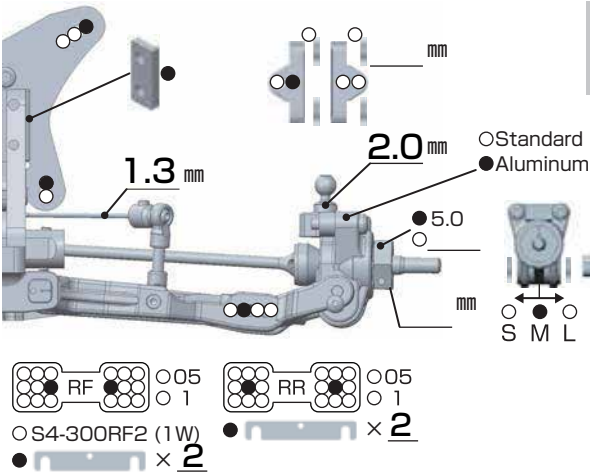

YZ4 SF2 SETTING SHEET Ver.01

CIRCUIT

Bamboo circuit

- INDOOR OUTDOOR
 DIRT ASTROTURF CARPET GLASS WOOD
 WET DRY DUSTY SMOOTH BUMPY
 HARD PACKED CLAY BIUE GROOVE Semi wet
 LOW TRACTION MED TRACTION HIGH TRACTION

DRIVER **Nana Kaiho**

DATE **4.Oct.2020**

FRONT

REAR

DRIVE

TIRE

FRONT	REAR
TIRE ⇨ <u>PROLINE Hole shot M3</u>	TIRE ⇨ <u>PROLINE Hole shot M3</u>
INSERTS ⇨ <u>Standard</u>	INSERTS ⇨ <u>PROLINE Mold inner</u>
WHEELS ⇨ <u>YOKOMO</u>	WHEELS ⇨ <u>YOKOMO</u>

OTHER

COMMENT

Body:J Concept S2