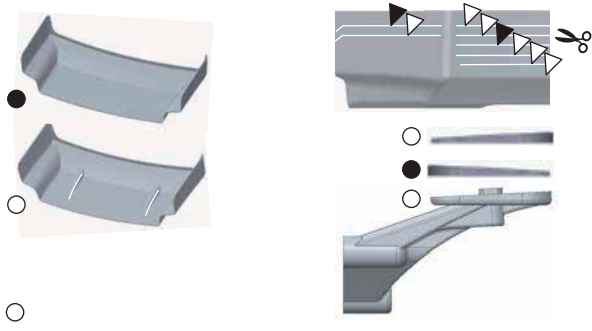

OTHER

COMMENT

Body:J Concept S2