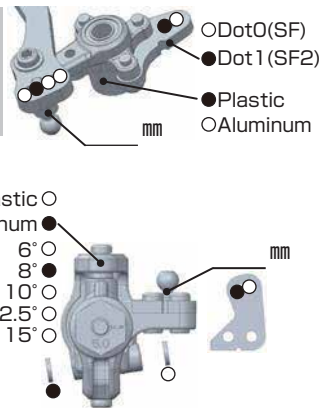

YZ4 SF2 SETTING SHEET Ver.01

CIRCUIT

Bamboo circuit

- INDOOR OUTDOOR
 DIRT ASTROTURF CARPET GLASS WOOD
 WET DRY DUSTY SMOOTH BUMPY
 HARD PACKED CLAY BIUE GROOVE Semi wet
 LOW TRACTION MED TRACTION HIGH TRACTION

DRIVER **Nana Kaiho**

DATE **4.Oct.2020**

FRONT

REAR

DRIVE

TIRE

FRONT	REAR
TIRE ⇨ <u>PROLINE Hole shot M3</u>	TIRE ⇨ <u>PROLINE Hole shot M3</u>
INSERTS ⇨ <u>Standard</u>	INSERTS ⇨ <u>PROLINE Mold inner</u>
WHEELS ⇨ <u>YOKOMO</u>	WHEELS ⇨ <u>YOKOMO</u>

OTHER

COMMENT

Body:J Concept S2