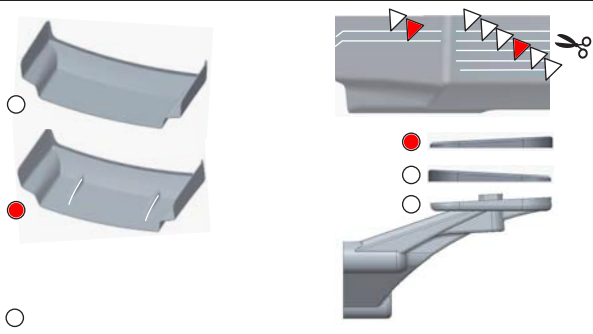

DRIVER **Yusuke Sugiura**

DATE **2021/12/19**

FRONT

REAR

DRIVE

TIRE

OTHER

COMMENT