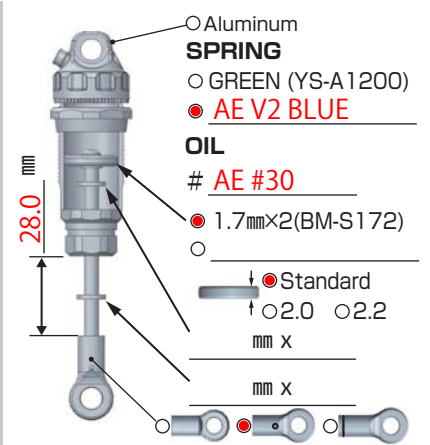

YZ4 SF2 SETTING SHEET Ver.01

CIRCUIT **RC MANIAX ARENA**

- INDOOR OUTDOOR
- DIRT ASTROTURF CARPET GLASS WOOD
- WET DRY DUSTY SMOOTH BUMPY
- HARD PACKED CLAY BIUE GROOVE _____
- LOW TRACTION MED TRACTION HIGH TRACTION

DRIVER **Yusuke Sugiura**

DATE **2021/12/19**

FRONT

REAR

DRIVE

TIRE

OTHER

COMMENT