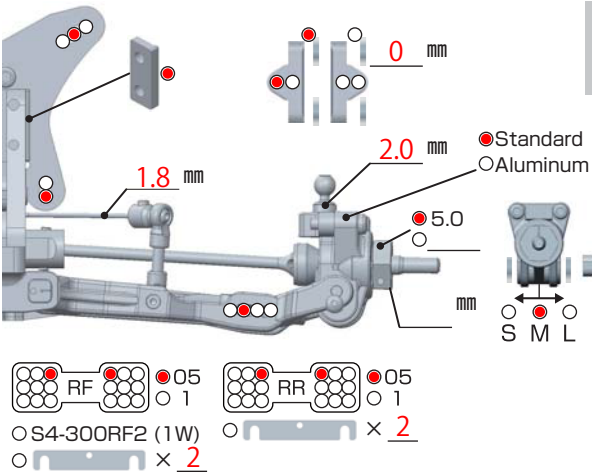

YZ4 SF2 SETTING SHEET Ver.01

CIRCUIT **RC MANIAX ARENA**

- INDOOR OUTDOOR
- DIRT ASTROTURF CARPET GLASS WOOD
- WET DRY DUSTY SMOOTH BUMPY
- HARD PACKED CLAY BIUE GROOVE _____
- LOW TRACTION MED TRACTION HIGH TRACTION

DRIVER **Yusuke Sugiura**

DATE **2021/12/19**

FRONT

REAR

DRIVE

TIRE

OTHER

COMMENT