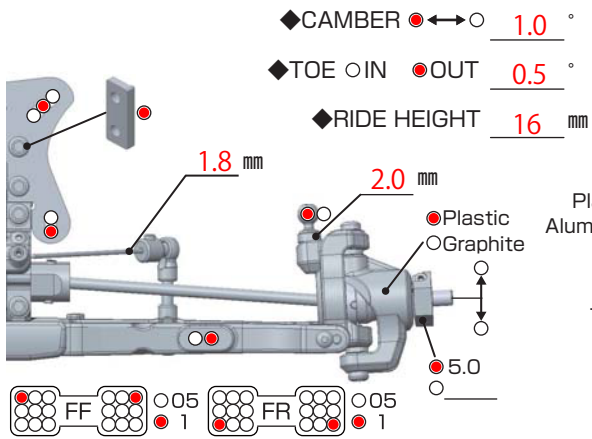

YZ4 SF2 SETTING SHEET Ver.01

CIRCUIT **RC MANIAX ARENA**

- INDOOR OUTDOOR
- DIRT ASTROTURF CARPET GLASS WOOD
- WET DRY DUSTY SMOOTH BUMPY
- HARD PACKED CLAY BIUE GROOVE _____
- LOW TRACTION MED TRACTION HIGH TRACTION

DRIVER **Yusuke Sugiura**

DATE **2021/12/19**

FRONT

REAR

DRIVE

TIRE

OTHER

COMMENT