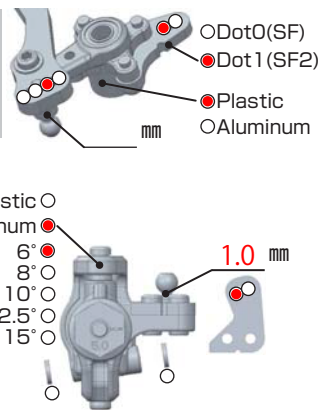

YZ4 SF2 SETTING SHEET Ver.01

CIRCUIT **RC MANIAX ARENA**

- INDOOR OUTDOOR
- DIRT ASTROTURF CARPET GLASS WOOD
- WET DRY DUSTY SMOOTH BUMPY
- HARD PACKED CLAY BIUE GROOVE _____
- LOW TRACTION MED TRACTION HIGH TRACTION

DRIVER **Yusuke Sugiura**

DATE **2021/12/19**

FRONT

REAR

DRIVE

TIRE

OTHER

COMMENT