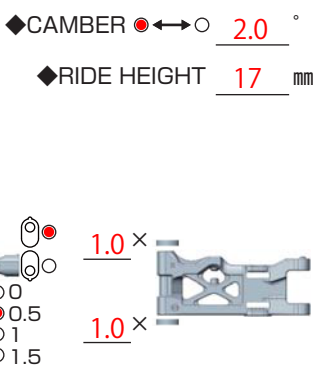

YZ4 SF2 SETTING SHEET Ver.01

CIRCUIT **RC MANIAX ARENA**

- INDOOR OUTDOOR
- DIRT ASTROTURF CARPET GLASS WOOD
- WET DRY DUSTY SMOOTH BUMPY
- HARD PACKED CLAY BIUE GROOVE _____
- LOW TRACTION MED TRACTION HIGH TRACTION

DRIVER **Yusuke Sugiura**

DATE **2021/12/19**

FRONT

REAR

DRIVE

TIRE

OTHER

COMMENT