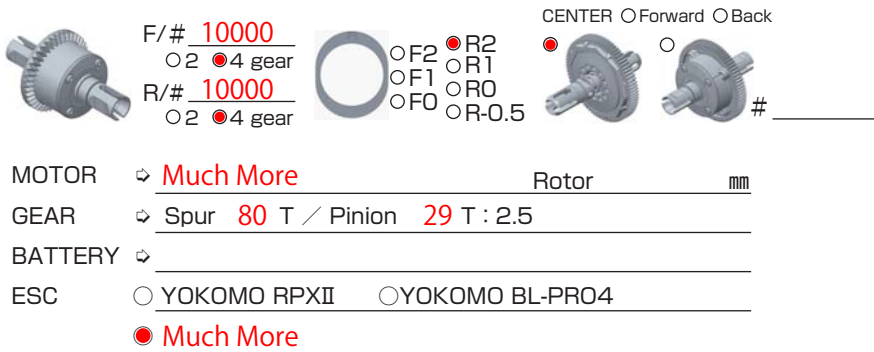

DRIVER **Yusuke Sugiura**

DATE **2021/12/19**

FRONT

REAR

DRIVE

TIRE

OTHER

COMMENT