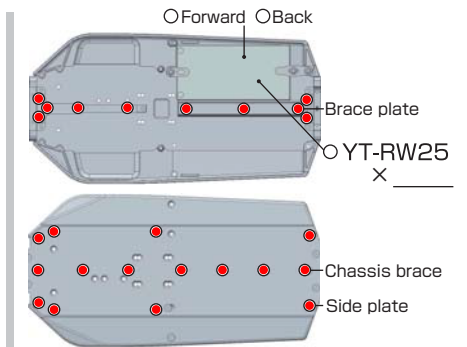

DRIVER **Yusuke Sugiura**

DATE **2021/12/19**

FRONT

REAR

DRIVE

TIRE

OTHER

COMMENT