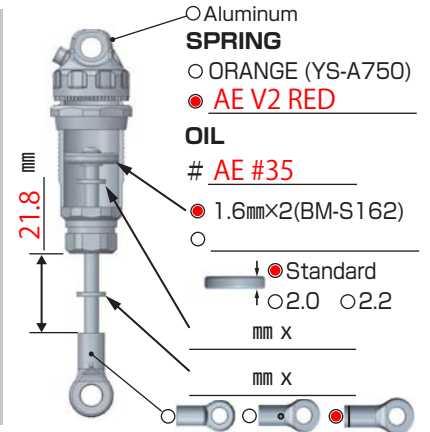

YZ4 SF2 SETTING SHEET Ver.01

CIRCUIT **RC MANIAX ARENA**

- INDOOR OUTDOOR
- DIRT ASTROTURF CARPET GLASS WOOD
- WET DRY DUSTY SMOOTH BUMPY
- HARD PACKED CLAY BIUE GROOVE _____
- LOW TRACTION MED TRACTION HIGH TRACTION

DRIVER **Yusuke Sugiura**

DATE **2021/12/19**

FRONT

REAR

DRIVE

TIRE

OTHER

COMMENT