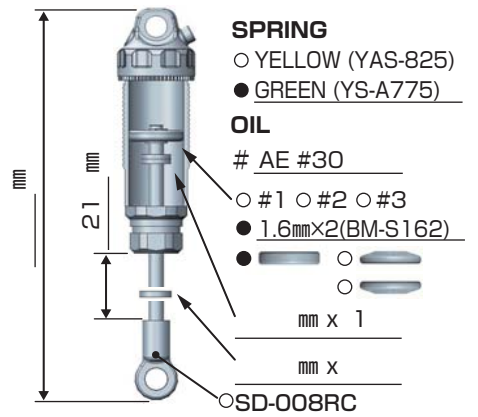

DRIVER Lee Martin DATE 2016 /03/13

FRONT

REAR

DRIVE

TIRE

FRONT
 TIRE ⇨ Pro-Line Prime MC 4WD
 INSERTS ⇨ Stock
 WHEELS ⇨ Pro-Line

REAR
 TIRE ⇨ Pro-Line Prime MC
 INSERTS ⇨ Pro-Line Hard
 WHEELS ⇨ Pro-Line

OTHER

COMMENT

Z2-008GF	Z2-008R	Z2-010R	Z2-101L
Z2-110	Z2-300SRF	Z2-415SAD	Z2-670VP
Z2-TSSD	Z2-TBSD	Z2-S2SD	Z2-S2LD
B2-S821A	B2-300FL	B2-300U	

25grams behind motor.
 10grams on each side of the motor.
 10grams under bellcrank.
 Pro-Line front wing.