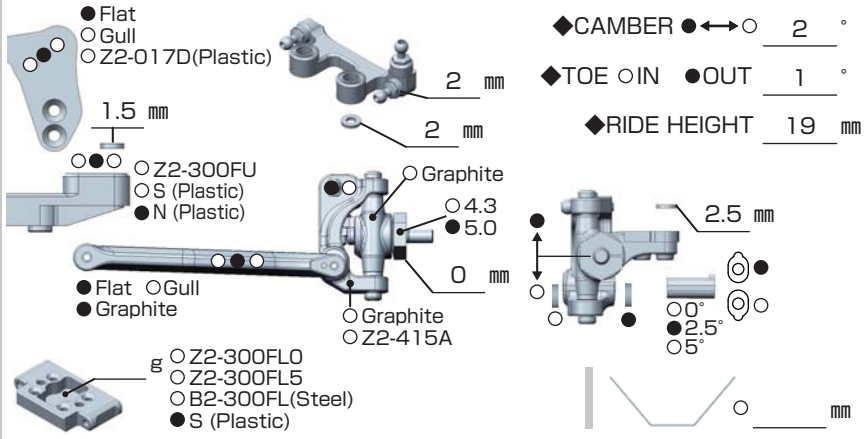

YZ2ER

SETTING SHEET Ver.01

CIRCUIT Cactus classic @ SRS Raceway

- INDOOR ○ OUTDOOR
- WET ○ DRY ○ DUSTY ○ OTHER
- LOW TRACTION ○ MED TRACTION ● HIGH TRACTION
- SMOOTH ○ BUMPY ○ BLUE GROOVE ○ ASTROTURF
- CARPET ○ WOOD ● CLAY

DRIVER Lee Martin DATE 2016 /03/13

FRONT

REAR

DRIVE

TIRE

FRONT
 TIRE ⇨ Pro-Line Prime MC 4WD
 INSERTS ⇨ Stock
 WHEELS ⇨ Pro-Line

REAR
 TIRE ⇨ Pro-Line Prime MC
 INSERTS ⇨ Pro-Line Hard
 WHEELS ⇨ Pro-Line

OTHER

COMMENT

Z2-008GF	Z2-008R	Z2-010R	Z2-101L
Z2-110	Z2-300SRF	Z2-415SAD	Z2-670VP
Z2-TSSD	Z2-TBSD	Z2-S2SD	Z2-S2LD
B2-S821A	B2-300FL	B2-300U	

25grams behind motor.
 10grams on each side of the motor.
 10grams under bellcrank.
 Pro-Line front wing.