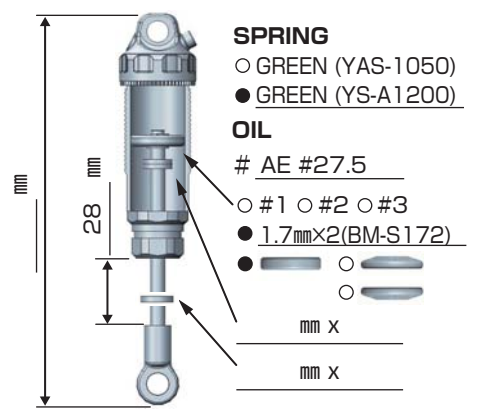

DRIVER Lee Martin DATE 2016 /03/13

FRONT

REAR

DRIVE

TIRE

FRONT
 TIRE ⇨ Pro-Line Prime MC 4WD
 INSERTS ⇨ Stock
 WHEELS ⇨ Pro-Line

REAR
 TIRE ⇨ Pro-Line Prime MC
 INSERTS ⇨ Pro-Line Hard
 WHEELS ⇨ Pro-Line

OTHER

COMMENT

Z2-008GF	Z2-008R	Z2-010R	Z2-101L
Z2-110	Z2-300SRF	Z2-415SAD	Z2-670VP
Z2-TSSD	Z2-TBSD	Z2-S2SD	Z2-S2LD
B2-S821A	B2-300FL	B2-300U	

25grams behind motor.
 10grams on each side of the motor.
 10grams under bellcrank.
 Pro-Line front wing.