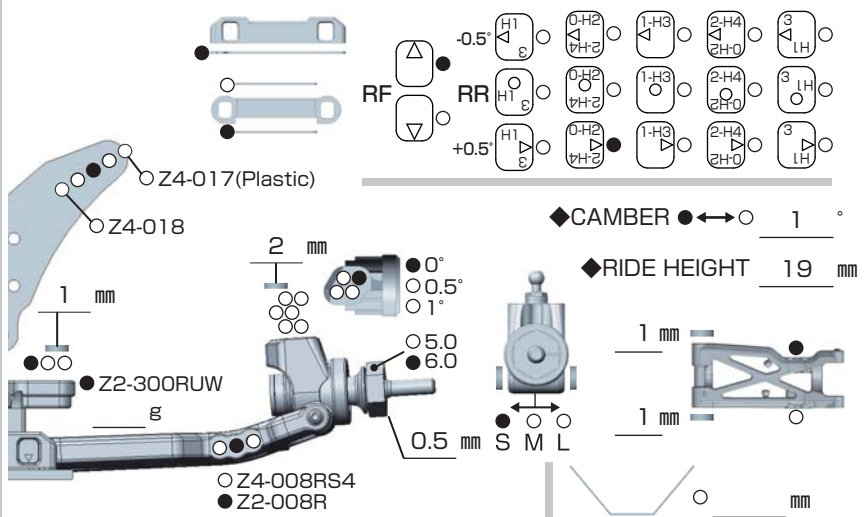

YZ2ER

SETTING SHEET Ver.01

CIRCUIT Cactus classic @ SRS Raceway

- INDOOR ○ OUTDOOR
- WET ○ DRY ○ DUSTY ○ OTHER
- LOW TRACTION ○ MED TRACTION ● HIGH TRACTION
- SMOOTH ○ BUMPY ○ BLUE GROOVE ○ ASTROTURF
- CARPET ○ WOOD ● CLAY

DRIVER Lee Martin DATE 2016 /03/13

FRONT

REAR

DRIVE

TIRE

FRONT
 TIRE ⇨ Pro-Line Prime MC 4WD
 INSERTS ⇨ Stock
 WHEELS ⇨ Pro-Line

REAR
 TIRE ⇨ Pro-Line Prime MC
 INSERTS ⇨ Pro-Line Hard
 WHEELS ⇨ Pro-Line

OTHER

COMMENT

Z2-008GF	Z2-008R	Z2-010R	Z2-101L
Z2-110	Z2-300SRF	Z2-415SAD	Z2-670VP
Z2-TSSD	Z2-TBSD	Z2-S2SD	Z2-S2LD
B2-S821A	B2-300FL	B2-300U	

25grams behind motor.
 10grams on each side of the motor.
 10grams under bellcrank.
 Pro-Line front wing.