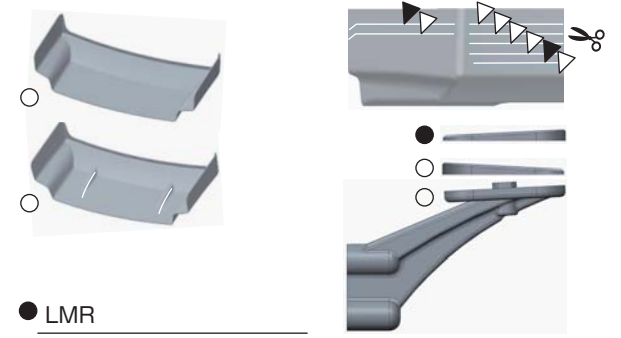

DRIVER Lee Martin DATE 2016 /03/13

FRONT

REAR

DRIVE

TIRE

FRONT
 TIRE ⇨ Pro-Line Prime MC 4WD
 INSERTS ⇨ Stock
 WHEELS ⇨ Pro-Line

REAR
 TIRE ⇨ Pro-Line Prime MC
 INSERTS ⇨ Pro-Line Hard
 WHEELS ⇨ Pro-Line

OTHER

COMMENT

Z2-008GF	Z2-008R	Z2-010R	Z2-101L
Z2-110	Z2-300SRF	Z2-415SAD	Z2-670VP
Z2-TSSD	Z2-TBSD	Z2-S2SD	Z2-S2LD
B2-S821A	B2-300FL	B2-300U	

25grams behind motor.
 10grams on each side of the motor.
 10grams under bellcrank.
 Pro-Line front wing.