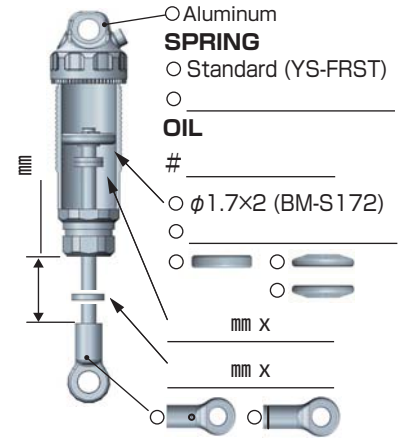

YZ4E1T

SETTING SHEET Ver.01

CIRCUIT

- INDOOR OUTDOOR
 DIRT ASTROTURF CARPET GLASS WOOD
 WET DRY DUSTY SMOOTH BUMPY
 HARD PACKED CLAY BIUE GROOVE _____
 LOW TRACTION MED TRACTION HIGH TRACTION

DRIVER

DATE

FRONT

REAR

DRIVE

TIRE

OTHER

- F2 Body (Standard)

COMMENT