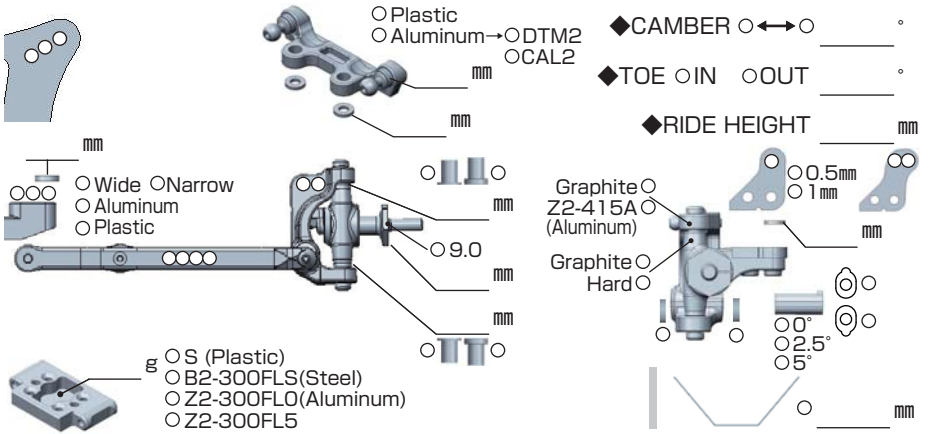

YZ4E1T

SETTING SHEET Ver.01

CIRCUIT

- INDOOR OUTDOOR
 DIRT ASTROTURF CARPET GLASS WOOD
 WET DRY DUSTY SMOOTH BUMPY
 HARD PACKED CLAY BIUE GROOVE _____
 LOW TRACTION MED TRACTION HIGH TRACTION

DRIVER

DATE

FRONT

REAR

DRIVE

TIRE

OTHER

- F2 Body (Standard)

COMMENT