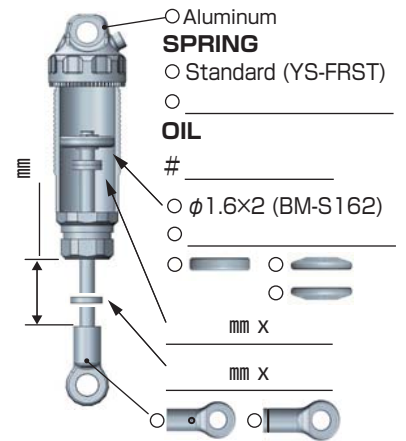

YZ4E1T

SETTING SHEET Ver.01

CIRCUIT

- INDOOR OUTDOOR
 DIRT ASTROTURF CARPET GLASS WOOD
 WET DRY DUSTY SMOOTH BUMPY
 HARD PACKED CLAY BIUE GROOVE _____
 LOW TRACTION MED TRACTION HIGH TRACTION

DRIVER

DATE

FRONT

REAR

DRIVE

TIRE

OTHER

- F2 Body (Standard)

COMMENT