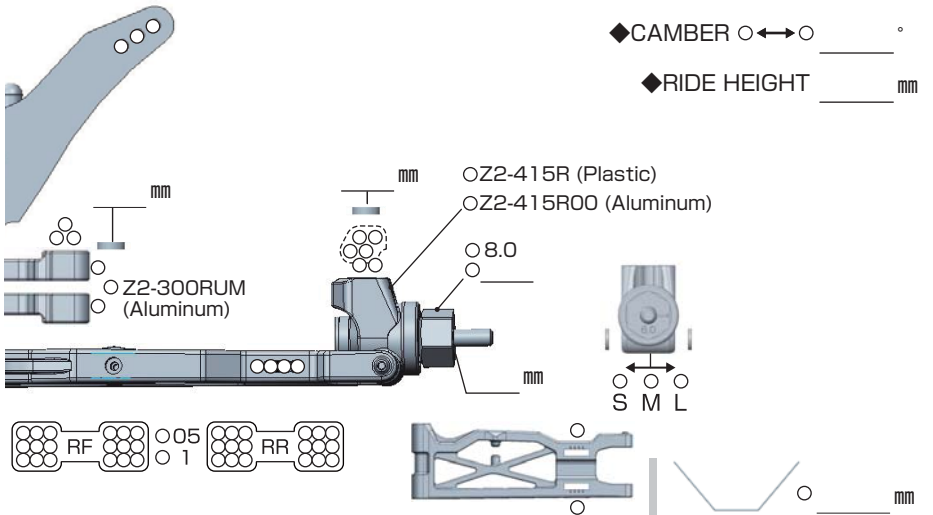

YZ4E1T

SETTING SHEET Ver.01

CIRCUIT

- INDOOR OUTDOOR
 DIRT ASTROTURF CARPET GLASS WOOD
 WET DRY DUSTY SMOOTH BUMPY
 HARD PACKED CLAY BIUE GROOVE _____
 LOW TRACTION MED TRACTION HIGH TRACTION

DRIVER

DATE

FRONT

REAR

DRIVE

TIRE

OTHER

- F2 Body (Standard)

COMMENT