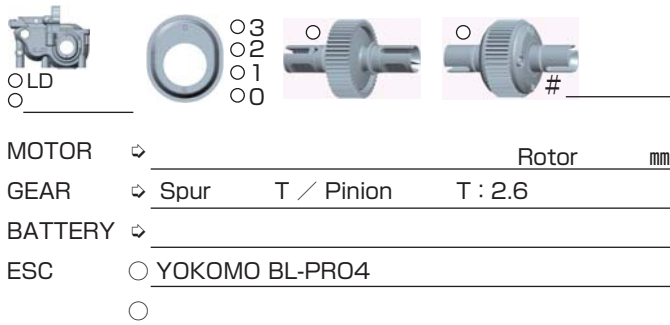

YZ4E1T

SETTING SHEET Ver.01

CIRCUIT

- INDOOR OUTDOOR
 DIRT ASTROTURF CARPET GLASS WOOD
 WET DRY DUSTY SMOOTH BUMPY
 HARD PACKED CLAY BIUE GROOVE _____
 LOW TRACTION MED TRACTION HIGH TRACTION

DRIVER

DATE

FRONT

REAR

DRIVE

TIRE

OTHER

- F2 Body (Standard)

COMMENT