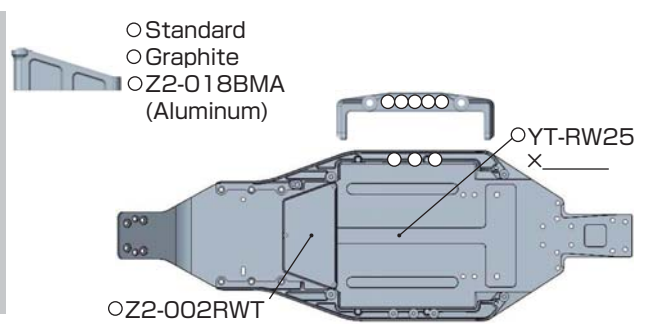

YZ4E1T

SETTING SHEET Ver.01

CIRCUIT

- INDOOR OUTDOOR
 DIRT ASTROTURF CARPET GLASS WOOD
 WET DRY DUSTY SMOOTH BUMPY
 HARD PACKED CLAY BIUE GROOVE _____
 LOW TRACTION MED TRACTION HIGH TRACTION

DRIVER

DATE

FRONT

REAR

DRIVE

TIRE

OTHER

- F2 Body (Standard)

COMMENT