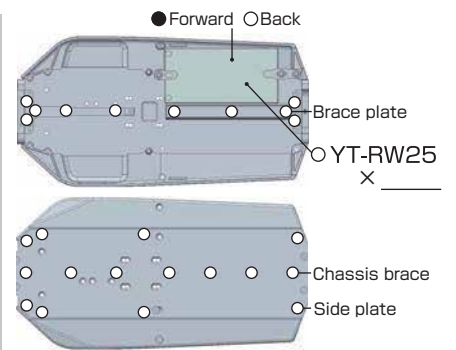

YZ4 SF2

SETTING SHEET Ver.01

CIRCUIT

Bamboo circuit

- INDOOR OUTDOOR
 DIRT ASTROTURF CARPET GLASS WOOD
 WET DRY DUSTY SMOOTH BUMPY
 HARD PACKED CLAY BIUE GROOVE Semi wet
 LOW TRACTION MED TRACTION HIGH TRACTION

DRIVER **Nana Kaiho**

DATE **4.Oct.2020**

FRONT

REAR

DRIVE

TIRE

FRONT	REAR
TIRE ⇨ <u>PROLINE Hole shot M3</u>	TIRE ⇨ <u>PROLINE Hole shot M3</u>
INSERTS ⇨ <u>Standard</u>	INSERTS ⇨ <u>PROLINE Mold inner</u>
WHEELS ⇨ <u>YOKOMO</u>	WHEELS ⇨ <u>YOKOMO</u>

OTHER

COMMENT

Body:J Concept S2