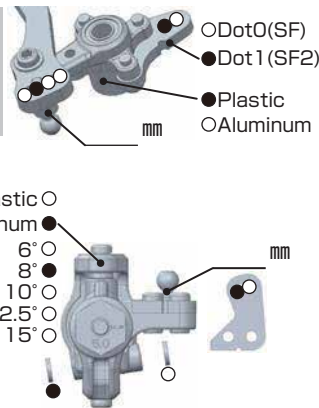

YZ4 SF2

SETTING SHEET Ver.01

CIRCUIT

Bamboo circuit

- INDOOR OUTDOOR
 DIRT ASTROTURF CARPET GLASS WOOD
 WET DRY DUSTY SMOOTH BUMPY
 HARD PACKED CLAY BIUE GROOVE Semi wet
 LOW TRACTION MED TRACTION HIGH TRACTION

DRIVER **Nana Kaiho**

DATE **4.Oct.2020**

FRONT

REAR

DRIVE

TIRE

FRONT	REAR
TIRE ⇨ <u>PROLINE Hole shot M3</u>	TIRE ⇨ <u>PROLINE Hole shot M3</u>
INSERTS ⇨ <u>Standard</u>	INSERTS ⇨ <u>PROLINE Mold inner</u>
WHEELS ⇨ <u>YOKOMO</u>	WHEELS ⇨ <u>YOKOMO</u>

OTHER

COMMENT

Body:J Concept S2