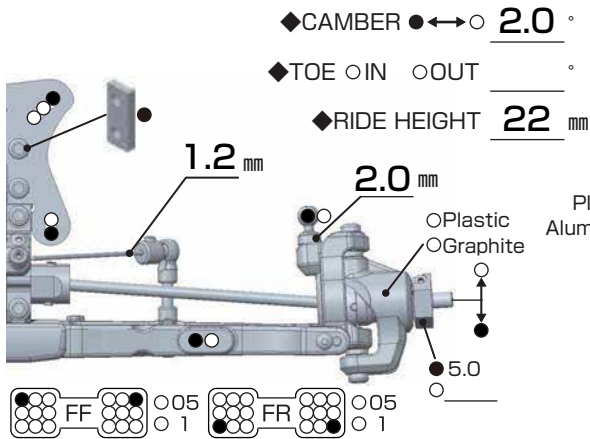

YZ4 SF2

SETTING SHEET Ver.01

CIRCUIT

Bamboo circuit

- INDOOR OUTDOOR
 DIRT ASTROTURF CARPET GLASS WOOD
 WET DRY DUSTY SMOOTH BUMPY
 HARD PACKED CLAY BIUE GROOVE Semi wet
 LOW TRACTION MED TRACTION HIGH TRACTION

DRIVER **Nana Kaiho**

DATE **4.Oct.2020**

FRONT

REAR

DRIVE

TIRE

FRONT	REAR
TIRE ⇨ <u>PROLINE Hole shot M3</u>	TIRE ⇨ <u>PROLINE Hole shot M3</u>
INSERTS ⇨ <u>Standard</u>	INSERTS ⇨ <u>PROLINE Mold inner</u>
WHEELS ⇨ <u>YOKOMO</u>	WHEELS ⇨ <u>YOKOMO</u>

OTHER

COMMENT

Body:J Concept S2