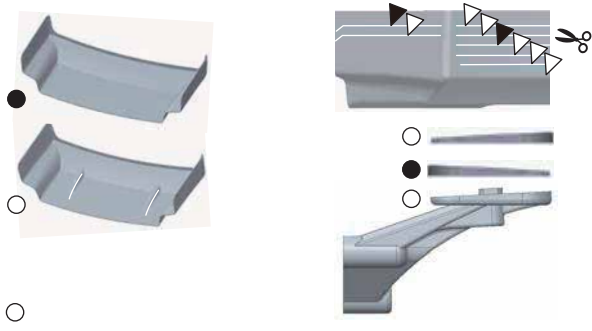

OTHER

COMMENT

Body:J Concept S2