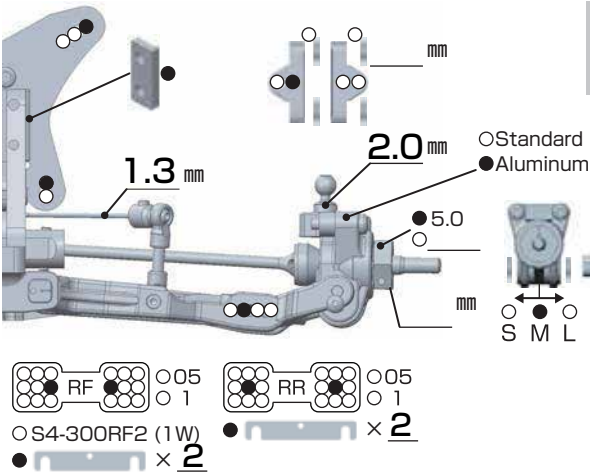

YZ4 SF2

SETTING SHEET Ver.01

CIRCUIT

Bamboo circuit

- INDOOR OUTDOOR
 DIRT ASTROTURF CARPET GLASS WOOD
 WET DRY DUSTY SMOOTH BUMPY
 HARD PACKED CLAY BIUE GROOVE Semi wet
 LOW TRACTION MED TRACTION HIGH TRACTION

DRIVER **Nana Kaiho**

DATE **4.Oct.2020**

FRONT

REAR

DRIVE

TIRE

FRONT	REAR
TIRE ⇨ <u>PROLINE Hole shot M3</u>	TIRE ⇨ <u>PROLINE Hole shot M3</u>
INSERTS ⇨ <u>Standard</u>	INSERTS ⇨ <u>PROLINE Mold inner</u>
WHEELS ⇨ <u>YOKOMO</u>	WHEELS ⇨ <u>YOKOMO</u>

OTHER

COMMENT

Body:J Concept S2