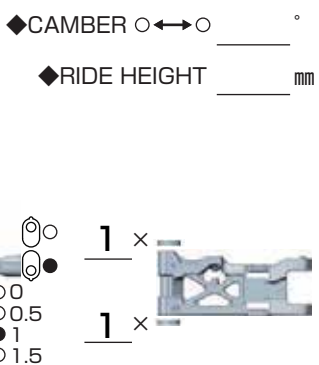

YZ4 SF2

SETTING SHEET Ver.01

CIRCUIT

Bamboo circuit

1. ☐ INDOOR ☒ OUTDOOR
   ☒ DIRT ☐ ASTROTURF ☐ CARPET ☐ GLASS ☐ WOOD
   ☐ WET ☐ DRY ☐ DUSTY ☐ SMOOTH ☐ BUMPY
   ☐ HARD PACKED ☐ CLAY ☐ BIUE GROOVE ☒ Semi wet
   ☐ LOW TRACTION ☒ MED TRACTION ☐ HIGH TRACTION

DRIVER **Nana Kaiho**

DATE **4.Oct.2020**

FRONT

REAR

DRIVE

TIRE

FRONT	REAR
TIRE ⇨ <u>PROLINE Hole shot M3</u>	TIRE ⇨ <u>PROLINE Hole shot M3</u>
INSERTS ⇨ <u>Standard</u>	INSERTS ⇨ <u>PROLINE Mold inner</u>
WHEELS ⇨ <u>YOKOMO</u>	WHEELS ⇨ <u>YOKOMO</u>

OTHER

COMMENT

Body:J Concept S2