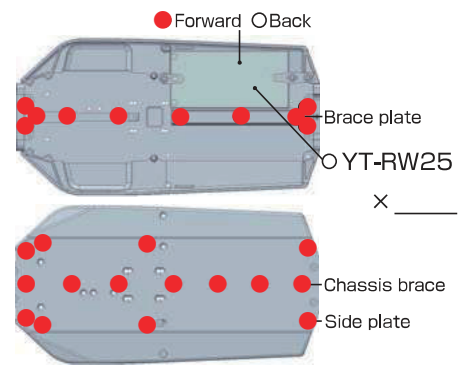

DRIVER Ryan Maifield

DATE 9/6/2020

FRONT

REAR

DRIVE

TIRE

OTHER

2020 Surf City Classic
4wd Modified Buggy - TQ & Win

*Center Diff & Battery in forward position
*20 grams behind motor

COMMENT