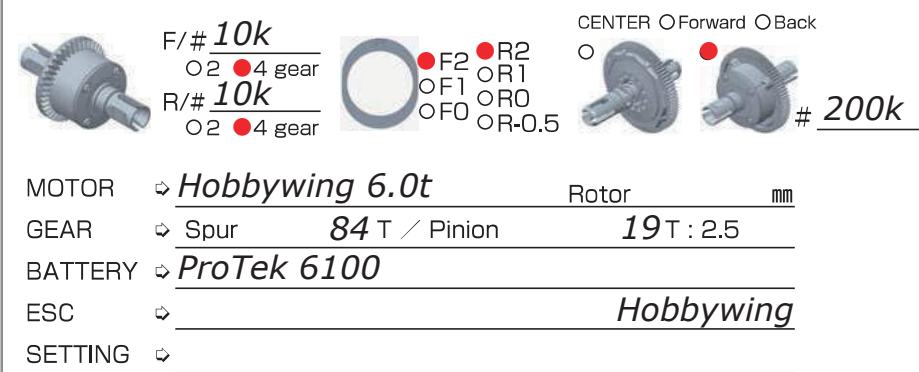

DRIVER Ryan Maifield

DATE 9/6/2020

FRONT

REAR

DRIVE

TIRE

OTHER

2020 Surf City Classic
4wd Modified Buggy - TQ & Win

*Center Diff & Battery in forward position
*20 grams behind motor

COMMENT