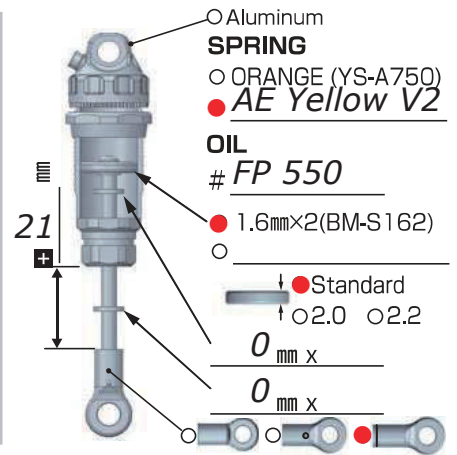

YZ-4 SF2

SETTING SHEET Ver.01

CIRCUIT OC R/C Raceway

- INDOOR ○ OUTDOOR
- DIRT ○ ASTROTURF ○ CARPET ○ GLASS ○ WOOD
- WET ● DRY ● DUSTY ● SMOOTH ○ BUMPY
- HARD PACKED ● CLAY ○ BLUE GROOVE ○
- LOW TRACTION ○ MED TRACTION ● HIGH TRACTION

DRIVER Ryan Maifield

DATE 9/6/2020

FRONT

REAR

DRIVE

TIRE

OTHER

2020 Surf City Classic
4wd Modified Buggy - TQ & Win

*Center Diff & Battery in forward position
*20 grams behind motor

COMMENT