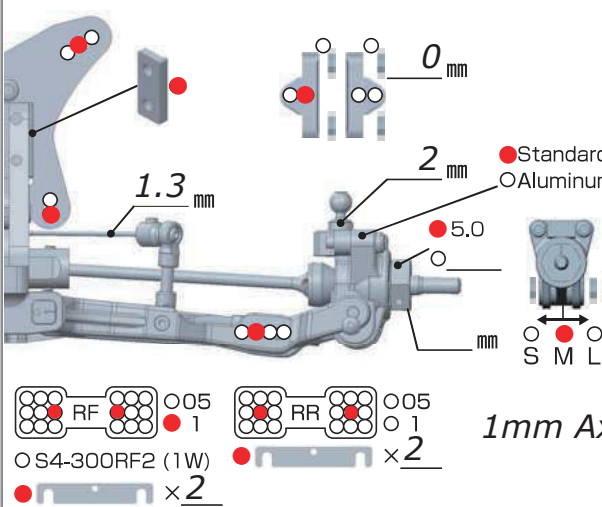

YZ-4 SF2

SETTING SHEET Ver.01

CIRCUIT OC R/C Raceway

- INDOOR ○ OUTDOOR
- DIRT ○ ASTROTURF ○ CARPET ○ GLASS ○ WOOD
- WET ● DRY ● DUSTY ● SMOOTH ○ BUMPY
- HARD PACKED ● CLAY ○ BLUE GROOVE ○
- LOW TRACTION ○ MED TRACTION ● HIGH TRACTION

DRIVER Ryan Maifield

DATE 9/6/2020

FRONT

REAR

DRIVE

TIRE

OTHER

2020 Surf City Classic
4wd Modified Buggy - TQ & Win

*Center Diff & Battery in forward position
*20 grams behind motor

COMMENT