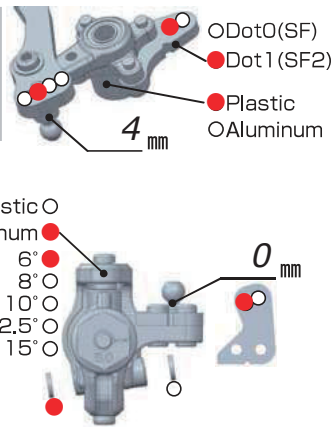

YZ-4 SF2

SETTING SHEET Ver.01

CIRCUIT OC R/C Raceway

- INDOOR ○ OUTDOOR
- DIRT ○ ASTROTURF ○ CARPET ○ GLASS ○ WOOD
- WET ● DRY ● DUSTY ● SMOOTH ○ BUMPY
- HARD PACKED ● CLAY ○ BLUE GROOVE ○
- LOW TRACTION ○ MED TRACTION ● HIGH TRACTION

DRIVER Ryan Maifield

DATE 9/6/2020

FRONT