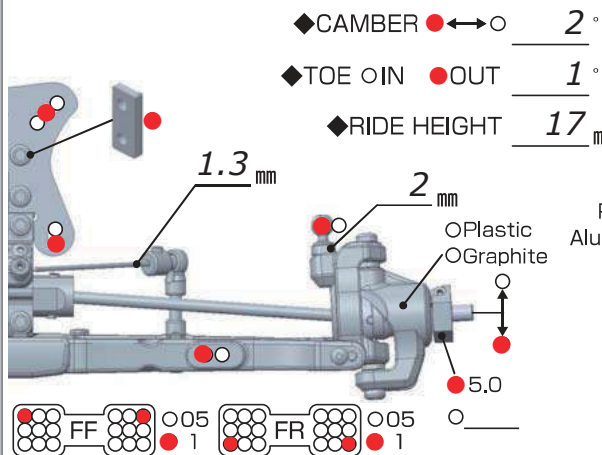

YZ-4 SF2

SETTING SHEET Ver.01

CIRCUIT OC R/C Raceway

- INDOOR ○ OUTDOOR
- DIRT ○ ASTROTURF ○ CARPET ○ GLASS ○ WOOD
- WET ● DRY ● DUSTY ● SMOOTH ○ BUMPY
- HARD PACKED ● CLAY ○ BLUE GROOVE ○
- LOW TRACTION ○ MED TRACTION ● HIGH TRACTION

DRIVER Ryan Maifield

DATE 9/6/2020

FRONT

REAR

DRIVE

TIRE

OTHER

2020 Surf City Classic
4wd Modified Buggy - TQ & Win

*Center Diff & Battery in forward position
*20 grams behind motor

COMMENT