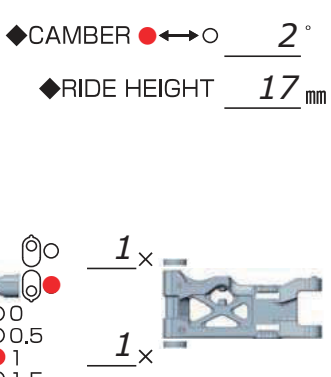

YZ-4 SF2

SETTING SHEET Ver.01

CIRCUIT OC R/C Raceway

- INDOOR ○ OUTDOOR
- DIRT ○ ASTROTURF ○ CARPET ○ GLASS ○ WOOD
- WET ● DRY ● DUSTY ● SMOOTH ○ BUMPY
- HARD PACKED ● CLAY ○ BLUE GROOVE ○
- LOW TRACTION ○ MED TRACTION ● HIGH TRACTION

DRIVER Ryan Maifield

DATE 9/6/2020

FRONT

REAR

DRIVE

TIRE

OTHER

2020 Surf City Classic
4wd Modified Buggy - TQ & Win

*Center Diff & Battery in forward position
*20 grams behind motor

COMMENT