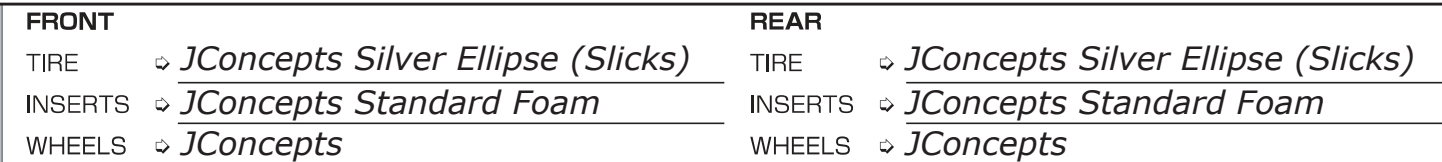

DRIVER Ryan Maifield

DATE 9/6/2020

FRONT

REAR

DRIVE

TIRE

OTHER

2020 Surf City Classic
4wd Modified Buggy - TQ & Win