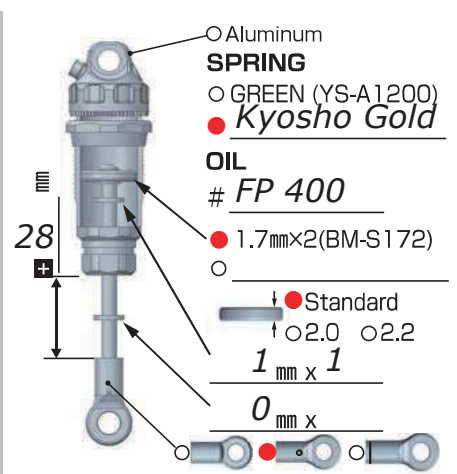

YZ-4 SF2

SETTING SHEET Ver.01

CIRCUIT OC R/C Raceway

- INDOOR ○ OUTDOOR
- DIRT ○ ASTROTURF ○ CARPET ○ GLASS ○ WOOD
- WET ● DRY ● DUSTY ● SMOOTH ○ BUMPY
- HARD PACKED ● CLAY ○ BLUE GROOVE ○
- LOW TRACTION ○ MED TRACTION ● HIGH TRACTION

DRIVER Ryan Maifield

DATE 9/6/2020

FRONT

REAR

DRIVE

TIRE

OTHER

2020 Surf City Classic
4wd Modified Buggy - TQ & Win

*Center Diff & Battery in forward position
*20 grams behind motor

COMMENT