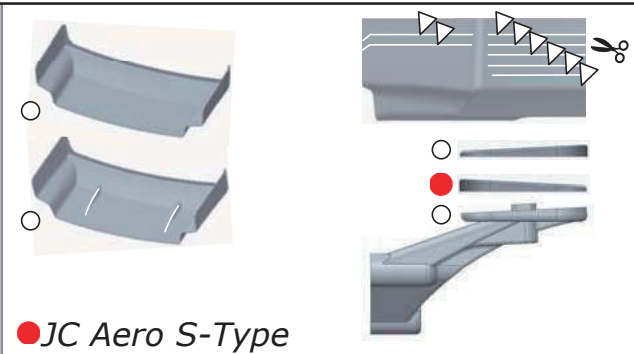

DRIVER Ryan Maifield

DATE 9/6/2020

FRONT

REAR

DRIVE

TIRE

OTHER

2020 Surf City Classic
4wd Modified Buggy - TQ & Win

*Center Diff & Battery in forward position
*20 grams behind motor

COMMENT