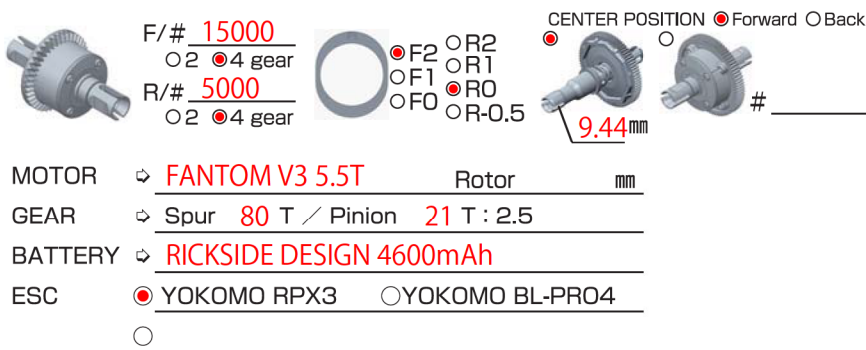

DRIVER **Rikuto Sawashiro**

DATE **2025/1/26**

FRONT

REAR

DRIVE

TIRE

**FRONT**  
 TIRE  $\rightarrow$  **Shumacher Cactus Fusion Yellow**  
 INSERTS  $\rightarrow$  **Shumacher Cactus Half Cut**  
 WHEELS  $\rightarrow$  **YOKOMO**

**REAR**  
 TIRE  $\rightarrow$  **Shumacher Cactus Yellow**  
 INSERTS  $\rightarrow$  **Shumacher Cactus Half Cut**  
 WHEELS  $\rightarrow$  **YOKOMO**

OTHER

COMMENT

Front Tire: Outside Glue to pin  
 Rear Tire: Outer 1-row pin cut