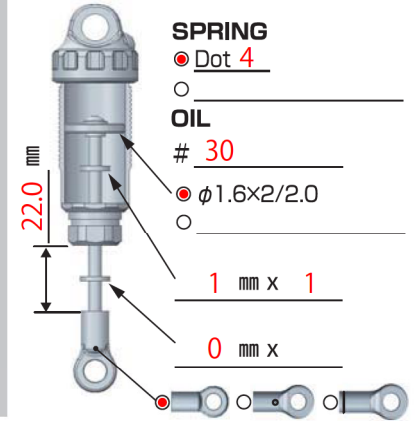

DRIVER **Rikuto Sawashiro**

DATE **2025/1/26**

FRONT

REAR

DRIVE

TIRE

**FRONT**  
 TIRE  $\rightarrow$  **Shumacher Cactus Fusion Yellow**  
 INSERTS  $\rightarrow$  **Shumacher Cactus Half Cut**  
 WHEELS  $\rightarrow$  **YOKOMO**

**REAR**  
 TIRE  $\rightarrow$  **Shumacher Cactus Yellow**  
 INSERTS  $\rightarrow$  **Shumacher Cactus Half Cut**  
 WHEELS  $\rightarrow$  **YOKOMO**

OTHER

COMMENT

Front Tire: Outside Glue to pin  
 Rear Tire: Outer 1-row pin cut