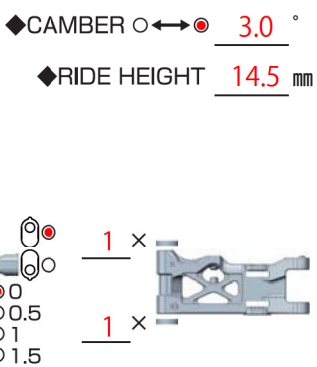

# MO 2.0 SETTING SHEET Ver.01

CIRCUIT **RC MANIAX ARENA**

- INDOOR  OUTDOOR  
 DIRT  ASTROTURF  CARPET  GLASS  WOOD  
 WET  DRY  DUSTY  SMOOTH  BUMPY  
 HARD PACKED  CLAY  BLUE GROOVE  \_\_\_\_\_  
 LOW TRACTION  MED TRACTION  HIGH TRACTION

DRIVER **Rikuto Sawashiro**

DATE **2025/1/26**

FRONT

REAR

DRIVE

TIRE

**FRONT**  
 TIRE  $\rightarrow$  **Shumacher Cactus Fusion Yellow**  
 INSERTS  $\rightarrow$  **Shumacher Cactus Half Cut**  
 WHEELS  $\rightarrow$  **YOKOMO**

**REAR**  
 TIRE  $\rightarrow$  **Shumacher Cactus Yellow**  
 INSERTS  $\rightarrow$  **Shumacher Cactus Half Cut**  
 WHEELS  $\rightarrow$  **YOKOMO**

OTHER

COMMENT

Front Tire: Outside Glue to pin  
 Rear Tire: Outer 1-row pin cut