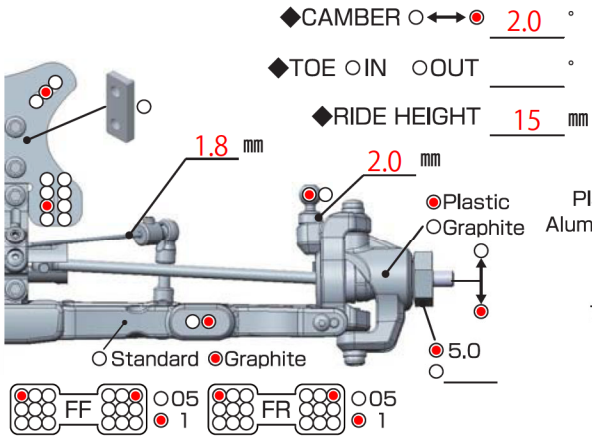

# MO 2.0 SETTING SHEET Ver.01

CIRCUIT **RC MANIAX ARENA**

- INDOOR  OUTDOOR  
 DIRT  ASTROTURF  CARPET  GLASS  WOOD  
 WET  DRY  DUSTY  SMOOTH  BUMPY  
 HARD PACKED  CLAY  BLUE GROOVE  \_\_\_\_\_  
 LOW TRACTION  MED TRACTION  HIGH TRACTION

DRIVER **Rikuto Sawashiro**

DATE **2025/1/26**

FRONT

REAR

DRIVE

TIRE

**FRONT**  
 TIRE  $\rightarrow$  **Shumacher Cactus Fusion Yellow**  
 INSERTS  $\rightarrow$  **Shumacher Cactus Half Cut**  
 WHEELS  $\rightarrow$  **YOKOMO**

**REAR**  
 TIRE  $\rightarrow$  **Shumacher Cactus Yellow**  
 INSERTS  $\rightarrow$  **Shumacher Cactus Half Cut**  
 WHEELS  $\rightarrow$  **YOKOMO**

OTHER

COMMENT

Front Tire: Outside Glue to pin  
 Rear Tire: Outer 1-row pin cut