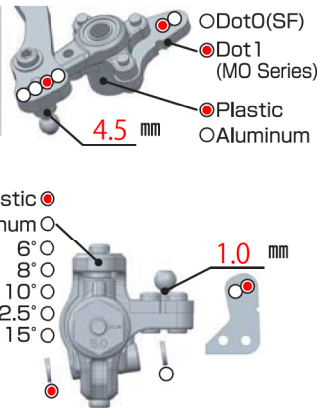

DRIVER **Rikuto Sawashiro**

DATE **2025/1/26**

FRONT

REAR

DRIVE

TIRE

**FRONT**  
 TIRE  $\rightarrow$  **Shumacher Cactus Fusion Yellow**  
 INSERTS  $\rightarrow$  **Shumacher Cactus Half Cut**  
 WHEELS  $\rightarrow$  **YOKOMO**

**REAR**  
 TIRE  $\rightarrow$  **Shumacher Cactus Yellow**  
 INSERTS  $\rightarrow$  **Shumacher Cactus Half Cut**  
 WHEELS  $\rightarrow$  **YOKOMO**

OTHER

COMMENT

Front Tire: Outside Glue to pin  
 Rear Tire: Outer 1-row pin cut