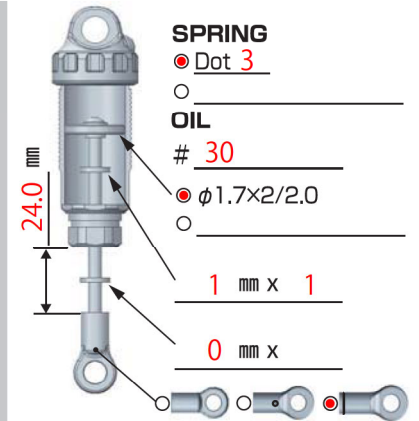

DRIVER **Rikuto Sawashiro**

DATE **2025/1/26**

FRONT

REAR

DRIVE

TIRE

**FRONT**  
 TIRE  $\rightarrow$  **Shumacher Cactus Fusion Yellow**  
 INSERTS  $\rightarrow$  **Shumacher Cactus Half Cut**  
 WHEELS  $\rightarrow$  **YOKOMO**

**REAR**  
 TIRE  $\rightarrow$  **Shumacher Cactus Yellow**  
 INSERTS  $\rightarrow$  **Shumacher Cactus Half Cut**  
 WHEELS  $\rightarrow$  **YOKOMO**

OTHER

COMMENT

Front Tire: Outside Glue to pin  
 Rear Tire: Outer 1-row pin cut