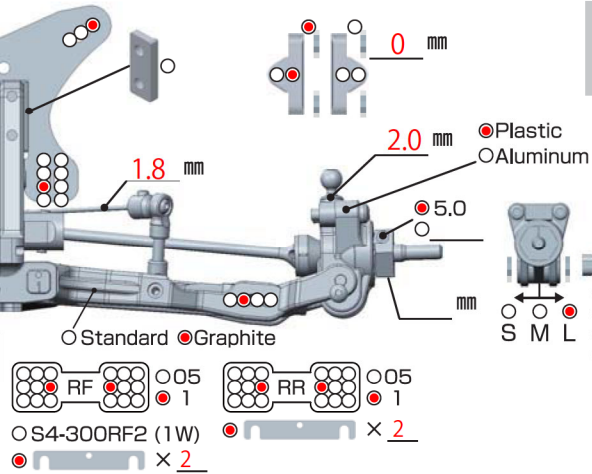

DRIVER **Rikuto Sawashiro**

DATE **2025/1/26**

FRONT

REAR

DRIVE

TIRE

**FRONT**  
 TIRE  $\rightarrow$  **Shumacher Cactus Fusion Yellow**  
 INSERTS  $\rightarrow$  **Shumacher Cactus Half Cut**  
 WHEELS  $\rightarrow$  **YOKOMO**

**REAR**  
 TIRE  $\rightarrow$  **Shumacher Cactus Yellow**  
 INSERTS  $\rightarrow$  **Shumacher Cactus Half Cut**  
 WHEELS  $\rightarrow$  **YOKOMO**

OTHER

COMMENT

Front Tire: Outside Glue to pin  
 Rear Tire: Outer 1-row pin cut