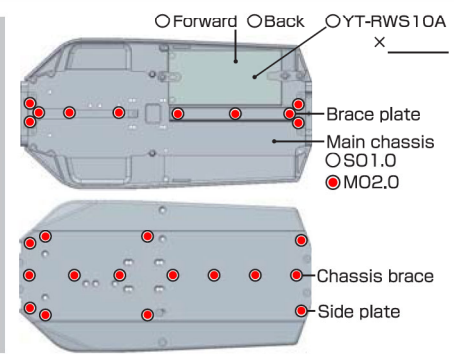

DRIVER **Rikuto Sawashiro**

DATE **2025/1/26**

FRONT

REAR

DRIVE

TIRE

**FRONT**  
 TIRE  $\rightarrow$  **Shumacher Cactus Fusion Yellow**  
 INSERTS  $\rightarrow$  **Shumacher Cactus Half Cut**  
 WHEELS  $\rightarrow$  **YOKOMO**

**REAR**  
 TIRE  $\rightarrow$  **Shumacher Cactus Yellow**  
 INSERTS  $\rightarrow$  **Shumacher Cactus Half Cut**  
 WHEELS  $\rightarrow$  **YOKOMO**

OTHER

COMMENT

Front Tire: Outside Glue to pin  
 Rear Tire: Outer 1-row pin cut