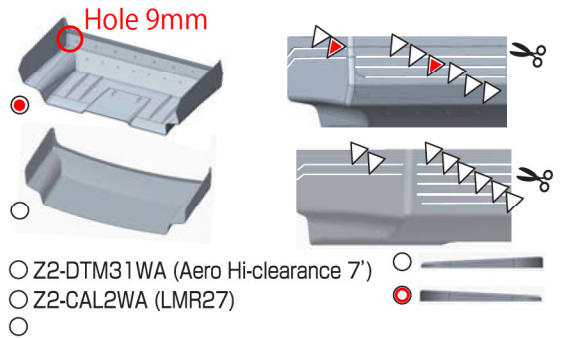

**REAR**  
 TIRE  $\rightarrow$  **Shumacher Cactus Yellow**  
 INSERTS  $\rightarrow$  **Shumacher Cactus Half Cut**  
 WHEELS  $\rightarrow$  **YOKOMO**

OTHER

COMMENT

Front Tire: Outside Glue to pin  
 Rear Tire: Outer 1-row pin cut