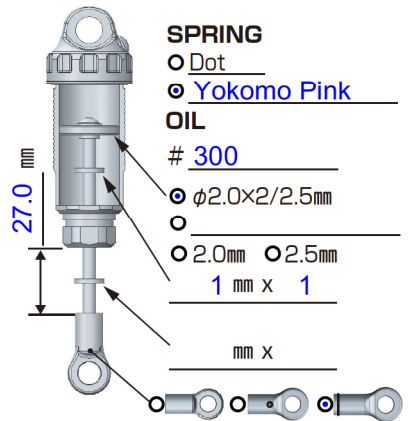

5030

SETTING SHEET Ver.01

CIRCUIT **Tsukuba RC Arena**

INDOOR OUTDOOR

DIRT ASTROTURF CARPET GLASS WOOD

WET DRY DUSTY SMOOTH BUMPY

HARD PACKED CLAY BIUE GROOVE

LOW TRACTION MED TRACTION HIGH TRACTION

DRIVER **Hajime Nakajima**

DATE **2025/1/12**

FRONT

REAR

DRIVE

TIRE

FRONT
 TIRE \rightarrow **YAU-6907**
 INSERTS \rightarrow _____
 WHEELS \rightarrow **Yokomo**

REAR
 TIRE \rightarrow **YAU-6838A**
 INSERTS \rightarrow **YAU-6734**
 WHEELS \rightarrow **Yokomo**