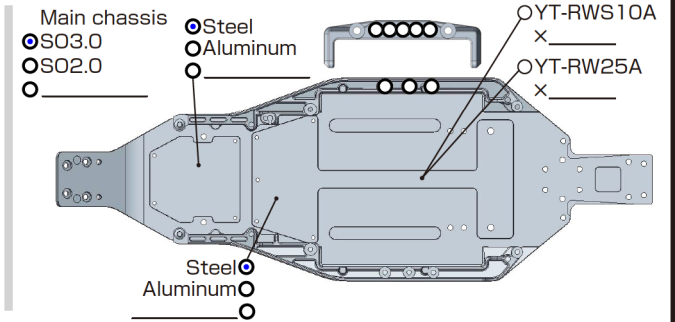

DRIVER **Hajime Nakajima**

DATE **2025/1/12**

FRONT

REAR

DRIVE

TIRE

FRONT
 TIRE \rightarrow **YAU-6907**
 INSERTS \rightarrow _____
 WHEELS \rightarrow **Yokomo**

REAR
 TIRE \rightarrow **YAU-6838A**
 INSERTS \rightarrow **YAU-6734**
 WHEELS \rightarrow **Yokomo**