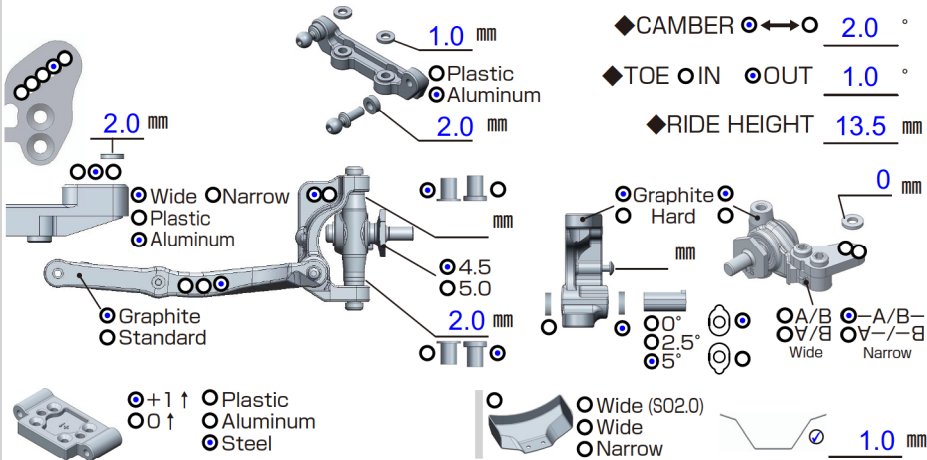

5030

SETTING SHEET Ver.01

CIRCUIT **Tsukuba RC Arena**

INDOOR OUTDOOR

DIRT ASTROTURF CARPET GLASS WOOD

WET DRY DUSTY SMOOTH BUMPY

HARD PACKED CLAY BIUE GROOVE

LOW TRACTION MED TRACTION HIGH TRACTION

DRIVER **Hajime Nakajima**

DATE **2025/1/12**

FRONT

REAR

DRIVE

TIRE

FRONT
 TIRE \rightarrow **YAU-6907**
 INSERTS \rightarrow _____
 WHEELS \rightarrow **Yokomo**

REAR
 TIRE \rightarrow **YAU-6838A**
 INSERTS \rightarrow **YAU-6734**
 WHEELS \rightarrow **Yokomo**