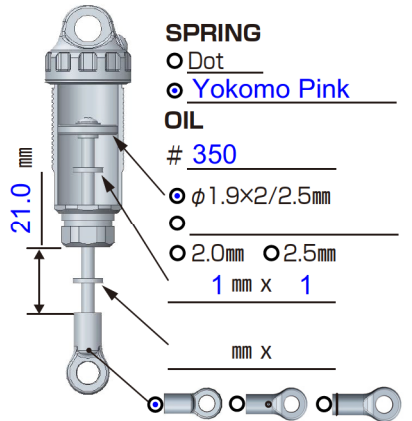

5030

SETTING SHEET Ver.01

CIRCUIT **Tsukuba RC Arena**

INDOOR OUTDOOR

DIRT ASTROTURF CARPET GLASS WOOD

WET DRY DUSTY SMOOTH BUMPY

HARD PACKED CLAY BIUE GROOVE

LOW TRACTION MED TRACTION HIGH TRACTION

DRIVER **Hajime Nakajima**

DATE **2025/1/12**

FRONT

REAR

DRIVE

TIRE

FRONT
 TIRE \rightarrow **YAU-6907**
 INSERTS \rightarrow _____
 WHEELS \rightarrow **Yokomo**

REAR
 TIRE \rightarrow **YAU-6838A**
 INSERTS \rightarrow **YAU-6734**
 WHEELS \rightarrow **Yokomo**