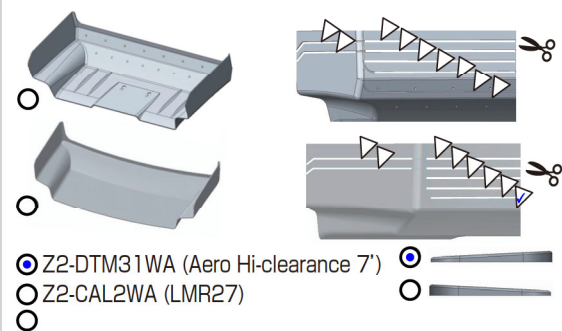

5030

SETTING SHEET Ver.01

CIRCUIT **Tsukuba RC Arena**

☒ INDOOR ☐ OUTDOOR

☐ DIRT ☐ ASTROTURF ☒ CARPET ☐ GLASS ☐ WOOD

☐ WET ☐ DRY ☐ DUSTY ☒ SMOOTH ☐ BUMPY

☐ HARD PACKED ☐ CLAY ☐ BIUE GROOVE ☐

☐ LOW TRACTION ☐ MED TRACTION ☒ HIGH TRACTION

DRIVER **Hajime Nakajima**

DATE **2025/1/12**

FRONT

REAR

DRIVE

TIRE

FRONT
TIRE $\rightarrow$ **YAU-6907**
INSERTS $\rightarrow$ _____
WHEELS $\rightarrow$ **Yokomo**

REAR
TIRE $\rightarrow$ **YAU-6838A**
INSERTS $\rightarrow$ **YAU-6734**
WHEELS $\rightarrow$ **Yokomo**

OTHER

COMMENT