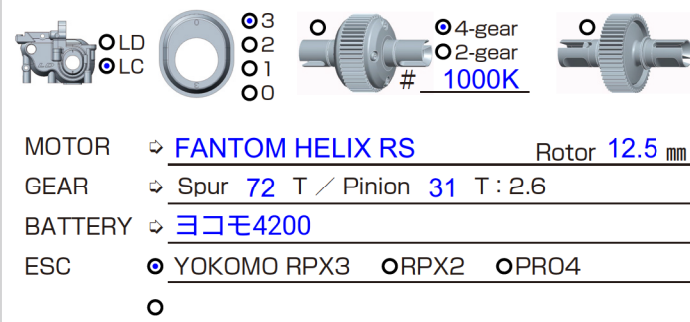

DRIVER **Hajime Nakajima**

DATE **2025/1/12**

FRONT

REAR

DRIVE

TIRE

FRONT
 TIRE \rightarrow **YAU-6907**
 INSERTS \rightarrow _____
 WHEELS \rightarrow **Yokomo**

REAR
 TIRE \rightarrow **YAU-6838A**
 INSERTS \rightarrow **YAU-6734**
 WHEELS \rightarrow **Yokomo**