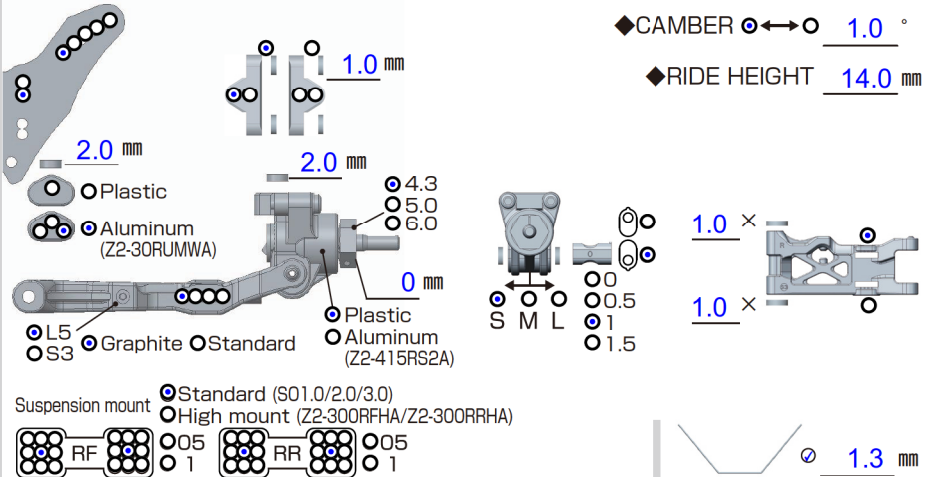

5030

SETTING SHEET Ver.01

CIRCUIT **Tsukuba RC Arena**

☒ INDOOR ☐ OUTDOOR

☐ DIRT ☐ ASTROTURF ☒ CARPET ☐ GLASS ☐ WOOD

☐ WET ☐ DRY ☐ DUSTY ☒ SMOOTH ☐ BUMPY

☐ HARD PACKED ☐ CLAY ☐ BIUE GROOVE ☐

☐ LOW TRACTION ☐ MED TRACTION ☒ HIGH TRACTION

DRIVER **Hajime Nakajima**

DATE **2025/1/12**

FRONT

REAR

DRIVE

TIRE

FRONT
TIRE $\rightarrow$ **YAU-6907**
INSERTS $\rightarrow$ _____
WHEELS $\rightarrow$ **Yokomo**

REAR
TIRE $\rightarrow$ **YAU-6838A**
INSERTS $\rightarrow$ **YAU-6734**
WHEELS $\rightarrow$ **Yokomo**

OTHER

COMMENT