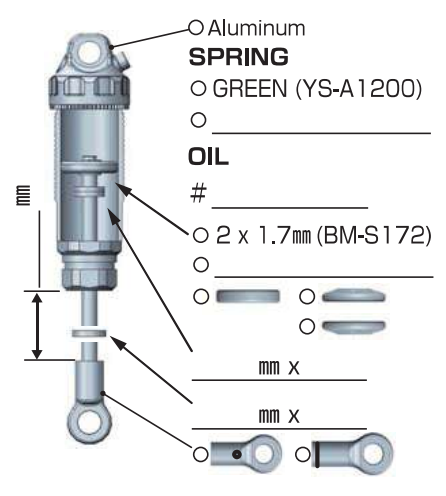

YZ-4 SF

SETTING SHEET Ver.01

CIRCUIT

INDOOR OUTDOOR
DIRT ASTROTURF CARPET GRASS WOOD
WET DRY DUSTY SMOOTH BUMPY
HARD PACKED CLAY BLUE GROOVE _____
LOW TRACTION MED TRACTION HIGH TRACTION

DRIVER

DATE

FRONT

REAR

DRIVE

TIRE

FRONT

TIRE \Rightarrow _____
 INSERTS \Rightarrow _____
 WHEELS \Rightarrow _____

REAR

TIRE \Rightarrow _____
 INSERTS \Rightarrow _____
 WHEELS \Rightarrow _____

OTHER

COMMENT