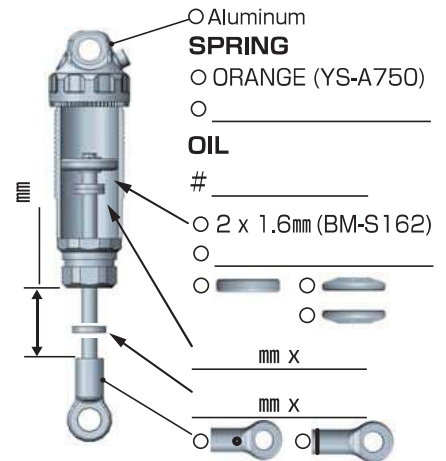

YZ-4 SF

SETTING SHEET Ver.01

CIRCUIT

INDOOR OUTDOOR
DIRT ASTROTURF CARPET GRASS WOOD
WET DRY DUSTY SMOOTH BUMPY
HARD PACKED CLAY BLUE GROOVE _____
LOW TRACTION MED TRACTION HIGH TRACTION

DRIVER

DATE

FRONT

REAR

DRIVE

TIRE

FRONT

TIRE \Rightarrow _____
 INSERTS \Rightarrow _____
 WHEELS \Rightarrow _____

REAR

TIRE \Rightarrow _____
 INSERTS \Rightarrow _____
 WHEELS \Rightarrow _____

OTHER

COMMENT