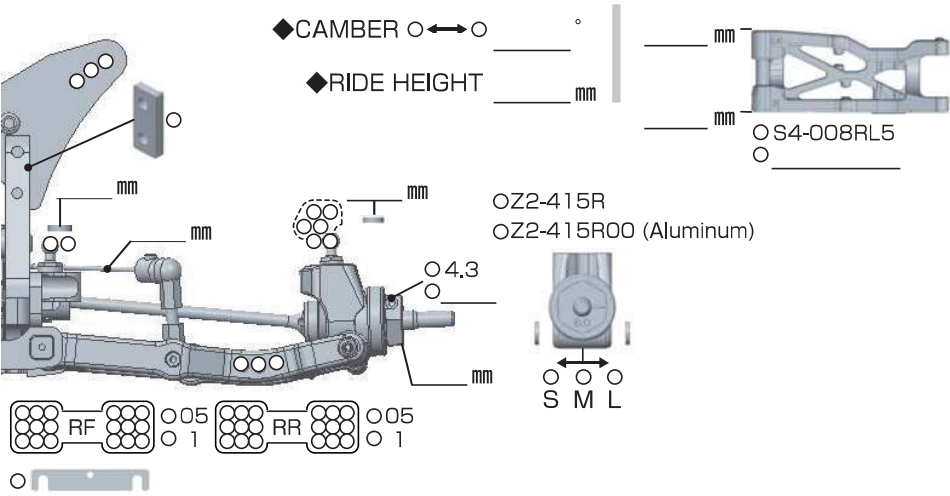

YZ-4 SF

SETTING SHEET Ver.01

CIRCUIT

INDOOR OUTDOOR
DIRT ASTROTURF CARPET GRASS WOOD
WET DRY DUSTY SMOOTH BUMPY
HARD PACKED CLAY BLUE GROOVE _____
LOW TRACTION MED TRACTION HIGH TRACTION

DRIVER

DATE

FRONT

REAR