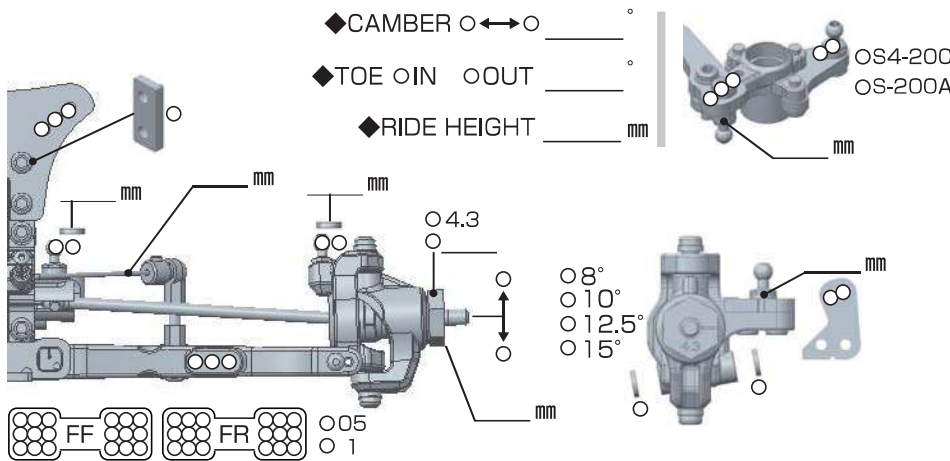

YZ-4 SF

SETTING SHEET Ver.01

CIRCUIT

INDOOR OUTDOOR
DIRT ASTROTURF CARPET GRASS WOOD
WET DRY DUSTY SMOOTH BUMPY
HARD PACKED CLAY BLUE GROOVE _____
LOW TRACTION MED TRACTION HIGH TRACTION

DRIVER

DATE

FRONT

REAR