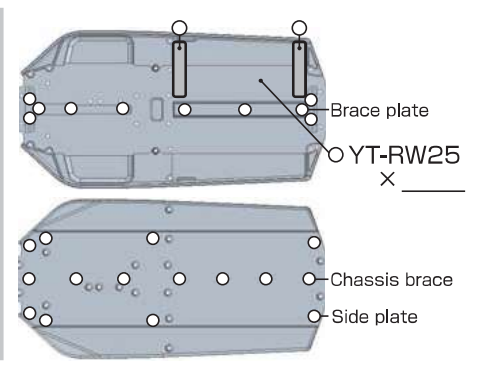

YZ-4 SF

SETTING SHEET Ver.01

CIRCUIT

☐INDOOR ☐OUTDOOR
☐DIRT ☐ASTROTURF ☐CARPET ☐GRASS ☐WOOD
☐WET ☐DRY ☐DUSTY ☐SMOOTH ☐BUMPY
☐HARD PACKED ☐CLAY ☐BLUE GROOVE ☐_____
☐LOW TRACTION ☐MED TRACTION ☐HIGH TRACTION

DRIVER

DATE

FRONT

REAR

DRIVE

TIRE

FRONT

TIRE $\Rightarrow$ _____
INSERTS $\Rightarrow$ _____
WHEELS $\Rightarrow$ _____

REAR

TIRE $\Rightarrow$ _____
INSERTS $\Rightarrow$ _____
WHEELS $\Rightarrow$ _____

OTHER

COMMENT