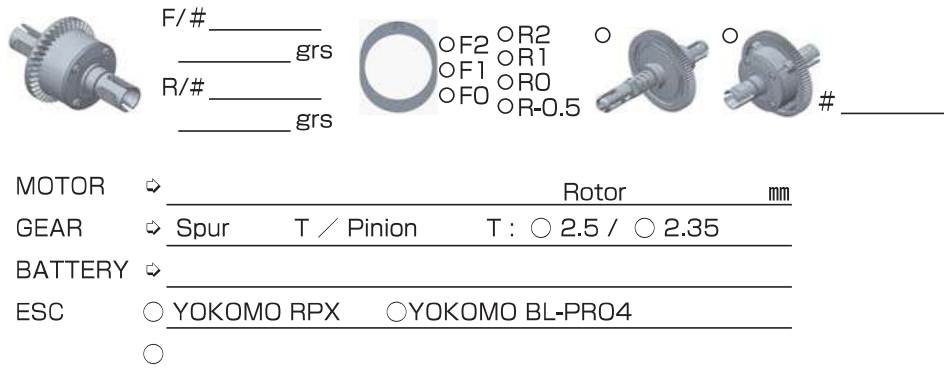

YZ-4 SF

SETTING SHEET Ver.01

CIRCUIT

☐INDOOR ☐OUTDOOR
☐DIRT ☐ASTROTURF ☐CARPET ☐GRASS ☐WOOD
☐WET ☐DRY ☐DUSTY ☐SMOOTH ☐BUMPY
☐HARD PACKED ☐CLAY ☐BLUE GROOVE ☐_____
☐LOW TRACTION ☐MED TRACTION ☐HIGH TRACTION

DRIVER

DATE

FRONT

REAR

DRIVE

TIRE

FRONT

TIRE $\Rightarrow$ _____
INSERTS $\Rightarrow$ _____
WHEELS $\Rightarrow$ _____

REAR

TIRE $\Rightarrow$ _____
INSERTS $\Rightarrow$ _____
WHEELS $\Rightarrow$ _____

OTHER

COMMENT